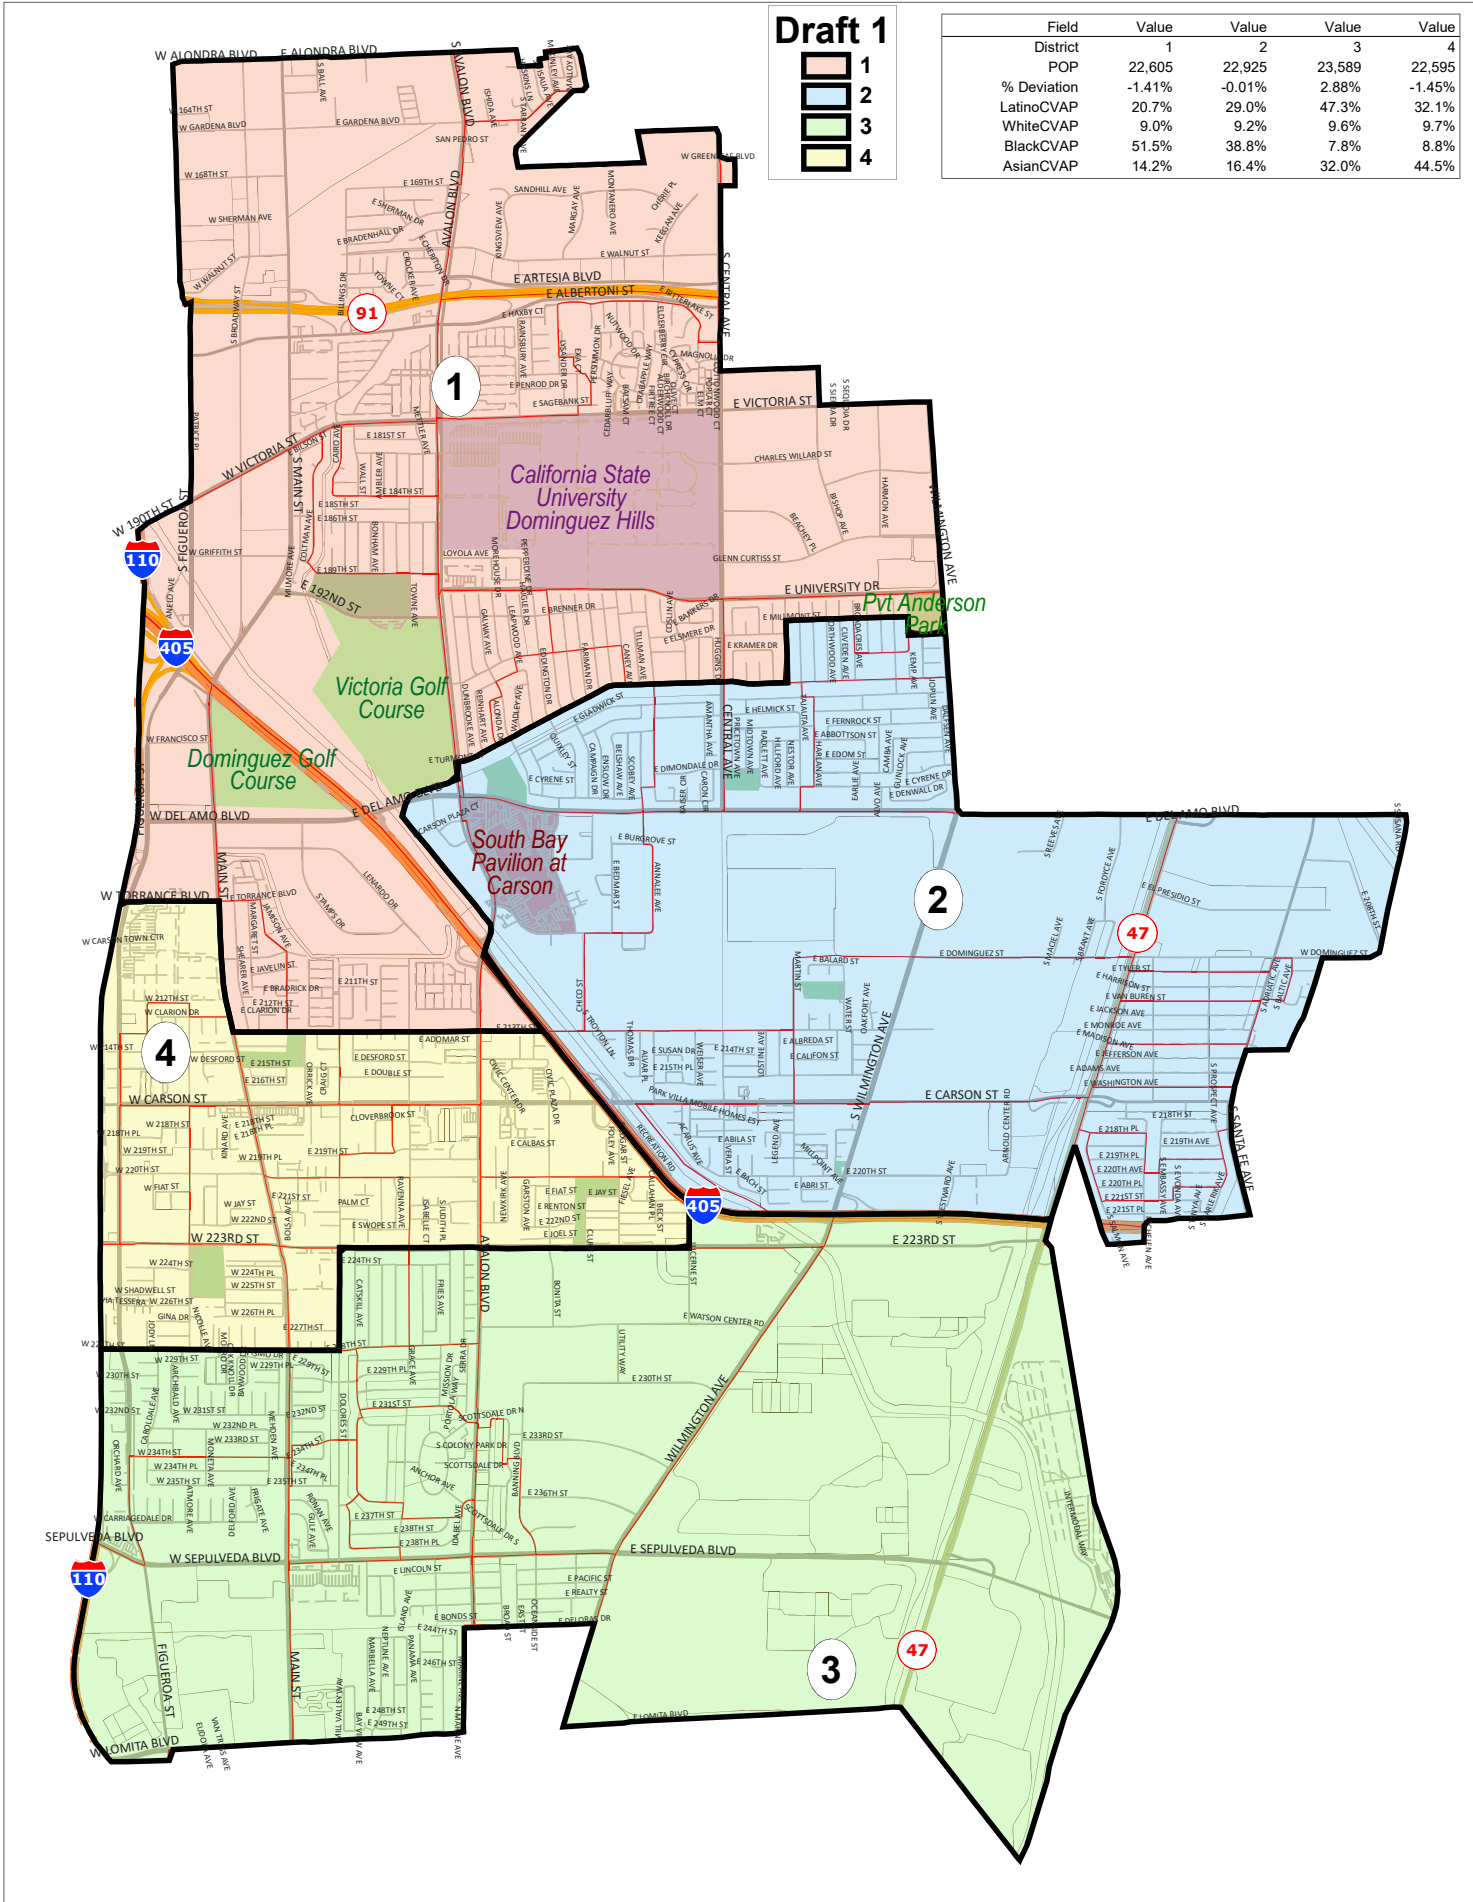

Draft 1

Field	Value	Value	Value	Value
District	1	2	3	4
POP	22,605	22,925	23,589	22,595
% Deviation	-1.41%	-0.01%	2.88%	-1.45%
LatinoCVAP	20.7%	29.0%	47.3%	32.1%
WhiteCVAP	9.0%	9.2%	9.6%	9.7%
BlackCVAP	51.5%	38.8%	7.8%	8.8%
AsianCVAP	14.2%	16.4%	32.0%	44.5%

California State University Dominguez Hills

Victoria Golf Course

Dominguez Golf Course

South Bay Pavilion at Carson

Pvt Anderson Park