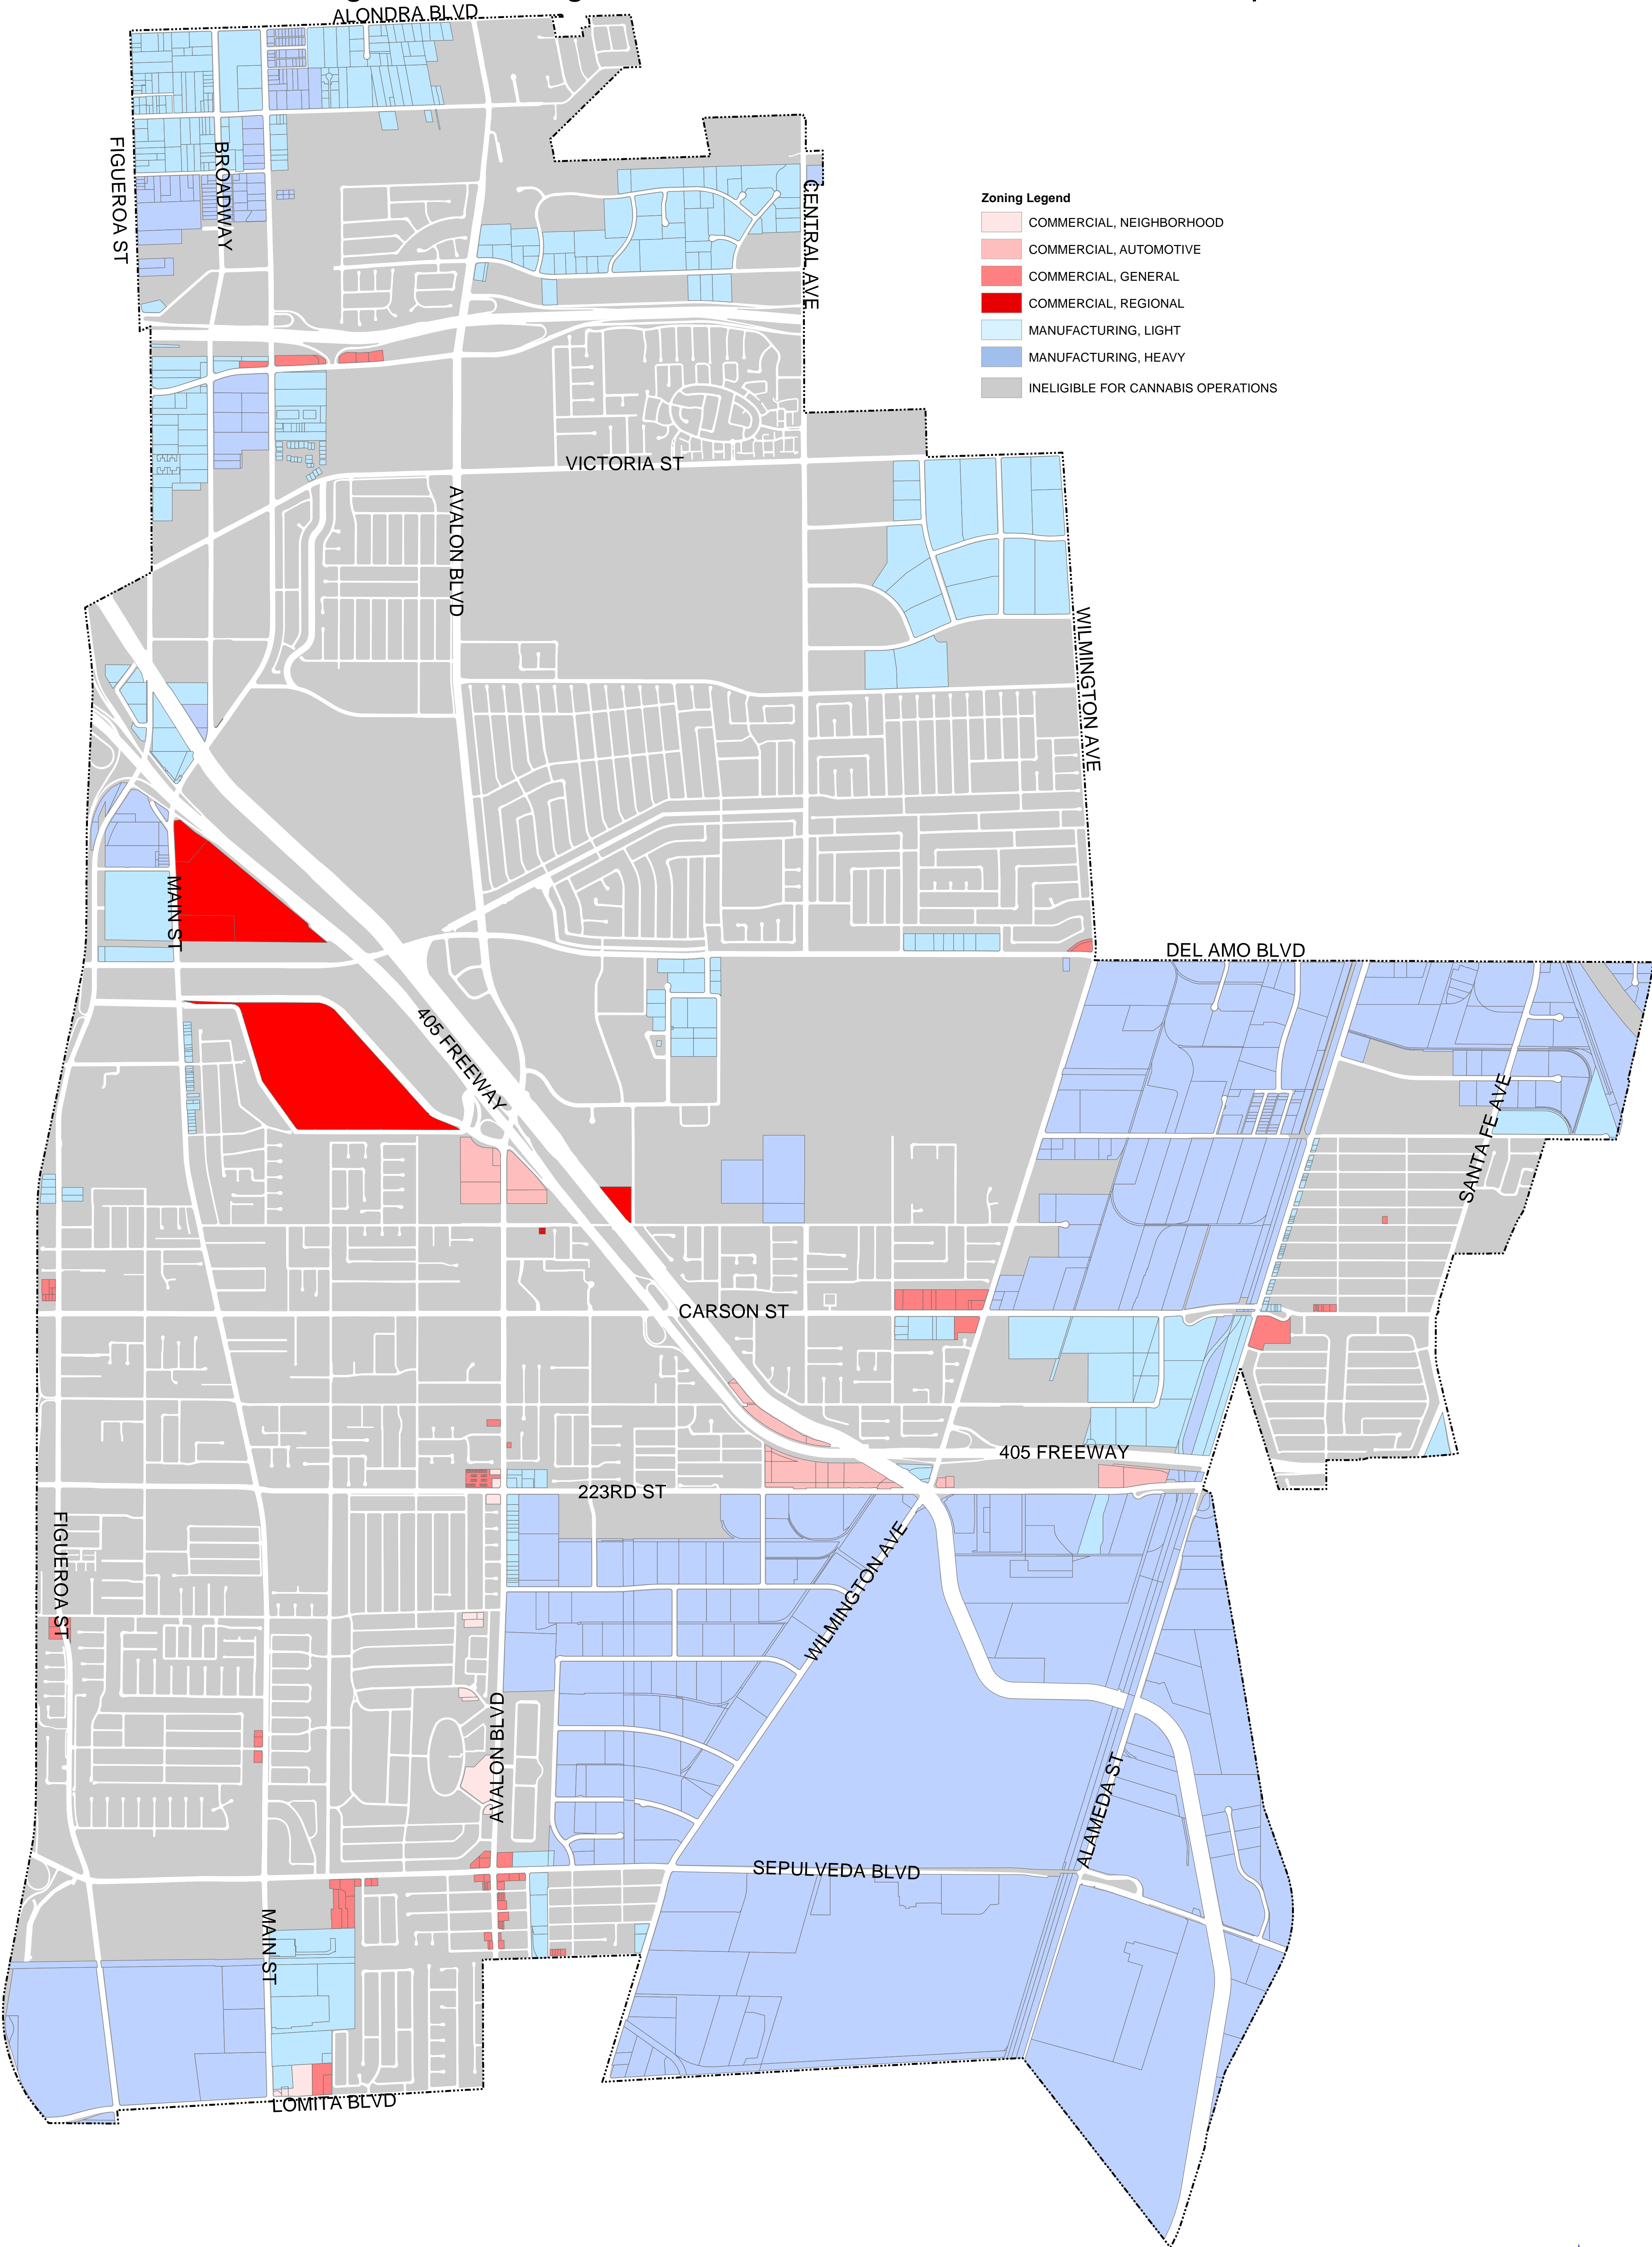

Eligible And Ineligible Locations for Commercial Cannabis Operations

Zoning Legend

[Light Pink]	COMMERCIAL, NEIGHBORHOOD
[Pink]	COMMERCIAL, AUTOMOTIVE
[Red]	COMMERCIAL, GENERAL
[Dark Red]	COMMERCIAL, REGIONAL
[Light Blue]	MANUFACTURING, LIGHT
[Dark Blue]	MANUFACTURING, HEAVY
[Grey]	INELIGIBLE FOR CANNABIS OPERATIONS