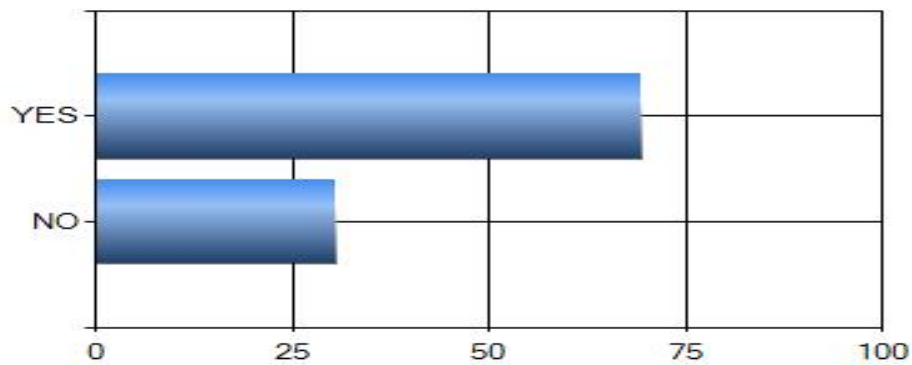

CARSON CITY SPECIAL MUNI MEASURE C

MAJORITY OF VOTES CAST

Measure C	Votes	Percent
EXTEND UTILITY USERS TAX		
YES	13,076	69.46
NO	5,748	30.54

Registration**	54,161
Precincts Reporting*	55
Total Precincts	55
% Precincts Reporting	100

*Ballots cast in Vote by Mail (VBM) precincts are counted in the first bulletin. These tallied VBM precincts are reflected in the "Precincts Reporting" figure. There are 187 VBM precincts.

**Voter registration figure reflects 29 days before the election. Voters who registered after this date will have their vote counted.