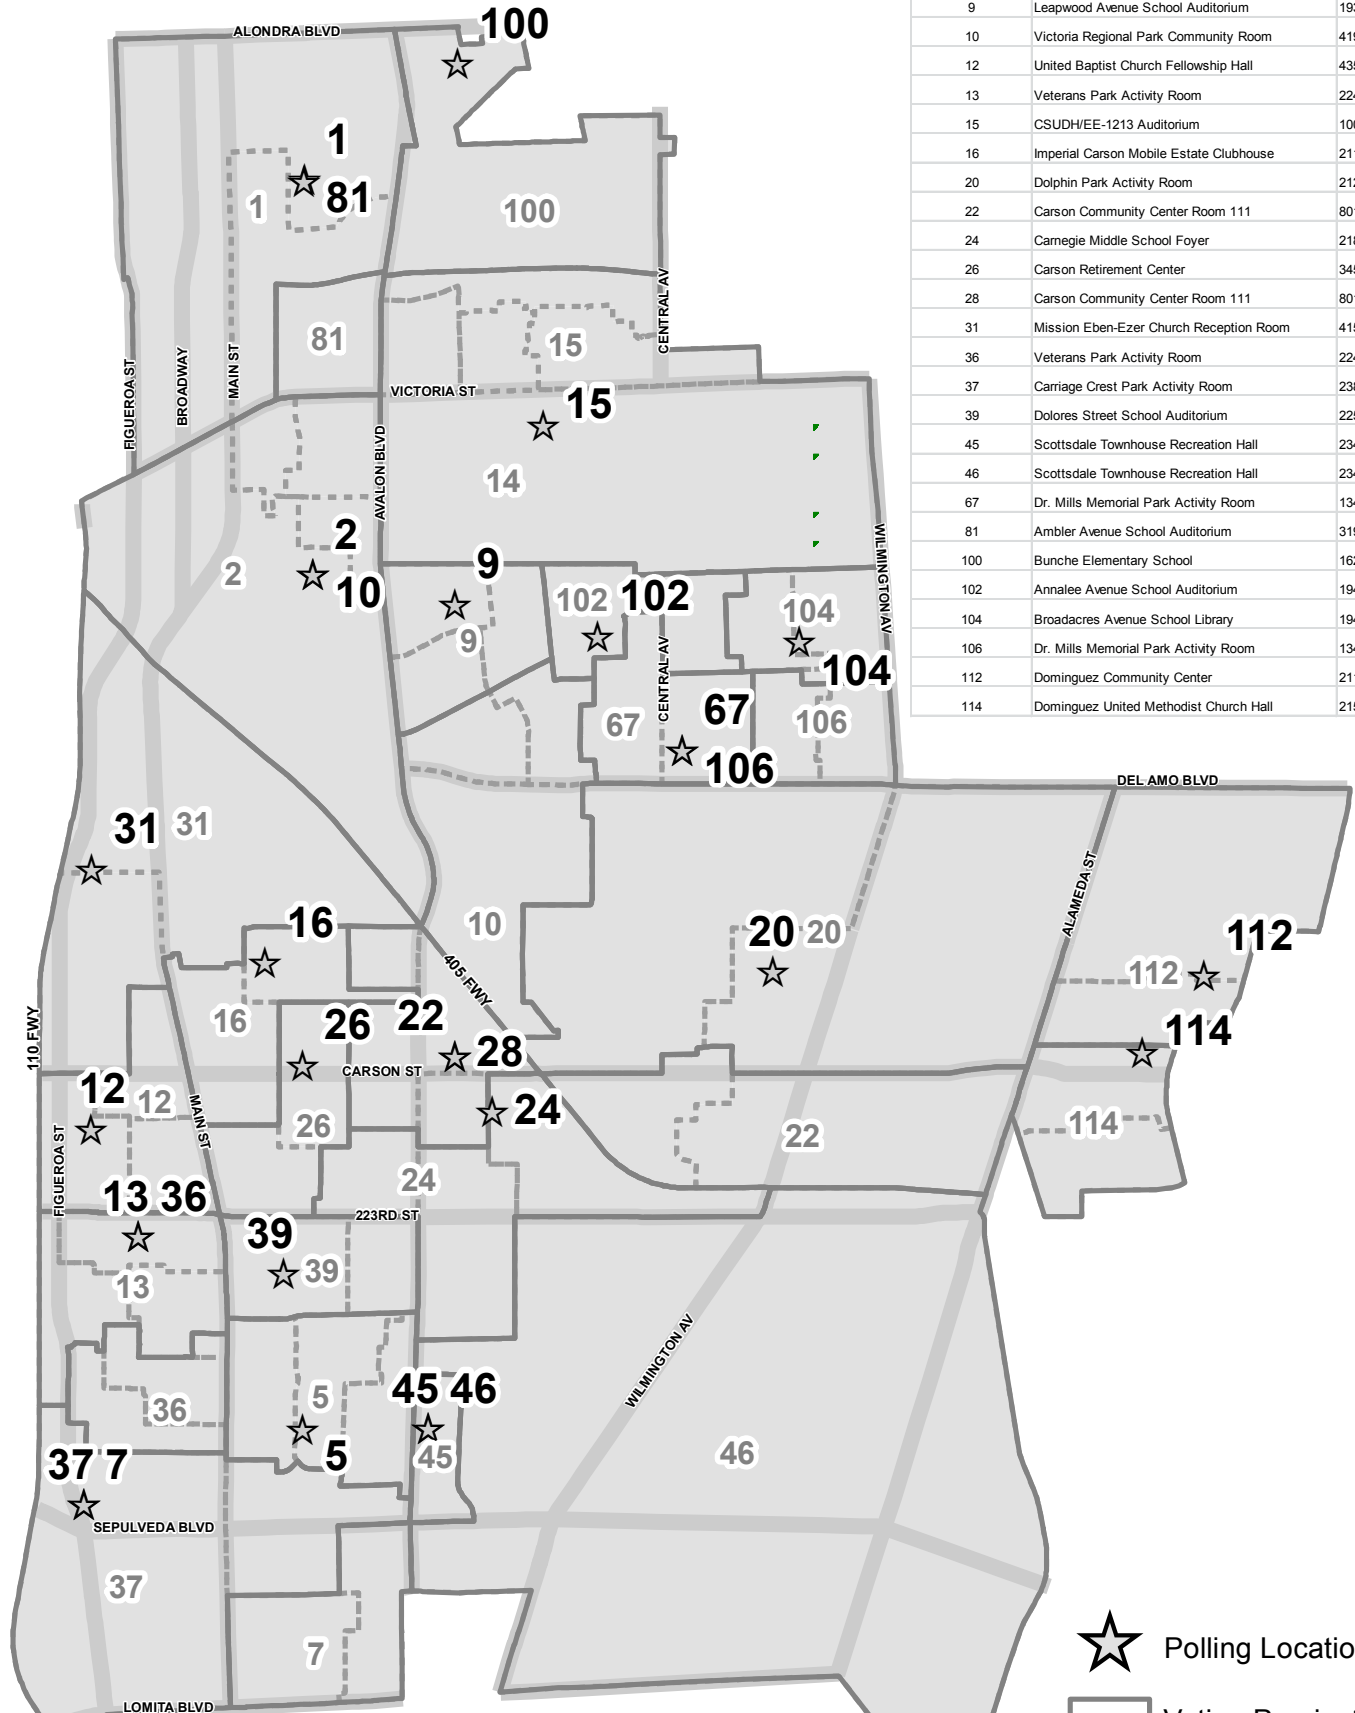

# City of Carson

November 7, 2017 Special Election

PRECINCT	POLLING LOCATION	ADDRESS
1	Ambler Avenue School Auditorium	319 E. Sherman Dr.
2	Victoria Regional Park Community Room	419 E. 192nd St.
5	Scott Park Activity Room	23410 Catskill Ave.
7	Carriage Crest Park Activity Room	23800 S. Figueroa St.
9	Leapwood Avenue School Auditorium	19302 Leapwood Ave.
10	Victoria Regional Park Community Room	419 E. 192nd St.
12	United Baptist Church Fellowship Hall	435 W. 220th St.
13	Veterans Park Activity Room	22400 Moneta Ave.
15	CSUDH/EE-1213 Auditorium	1000 Victoria St.
16	Imperial Carson Mobile Estate Clubhouse	21111 Dolores St.
20	Dolphin Park Activity Room	21205 S. Water St.
22	Carson Community Center Room 111	801 E. Carson St.
24	Carnegie Middle School Foyer	21820 Bonita St.
26	Carson Retirement Center	345 E. Carson St.
28	Carson Community Center Room 111	801 E. Carson St.
31	Mission Eben-Ezer Church Reception Room	415 W. Torrance Blvd.
36	Veterans Park Activity Room	22400 Moneta Ave.
37	Carriage Crest Park Activity Room	23800 S. Figueroa St.
39	Dolores Street School Auditorium	22526 Dolores St.
45	Scottsdale Townhouse Recreation Hall	23400 S. Avalon Blvd.
46	Scottsdale Townhouse Recreation Hall	23400 S. Avalon Blvd.
67	Dr. Mills Memorial Park Activity Room	1340 E. Dimondale Dr.
81	Ambler Avenue School Auditorium	319 E. Sherman Dr.
100	Bunche Elementary School	16223 Haskins Ln.
102	Annalee Avenue School Auditorium	19410 Annalee Ave.
104	Broadacres Avenue School Library	19424 S. Broadacres Ave.
106	Dr. Mills Memorial Park Activity Room	1340 E. Dimondale Dr.
112	Dominguez Community Center	21156 Santa Fe Ave.
114	Dominguez United Methodist Church Hall	21503 Prospect Ave.

-  Polling Locations
-  Voting Precincts
-  Consolidated Precincts

# 2017 Polling Locations