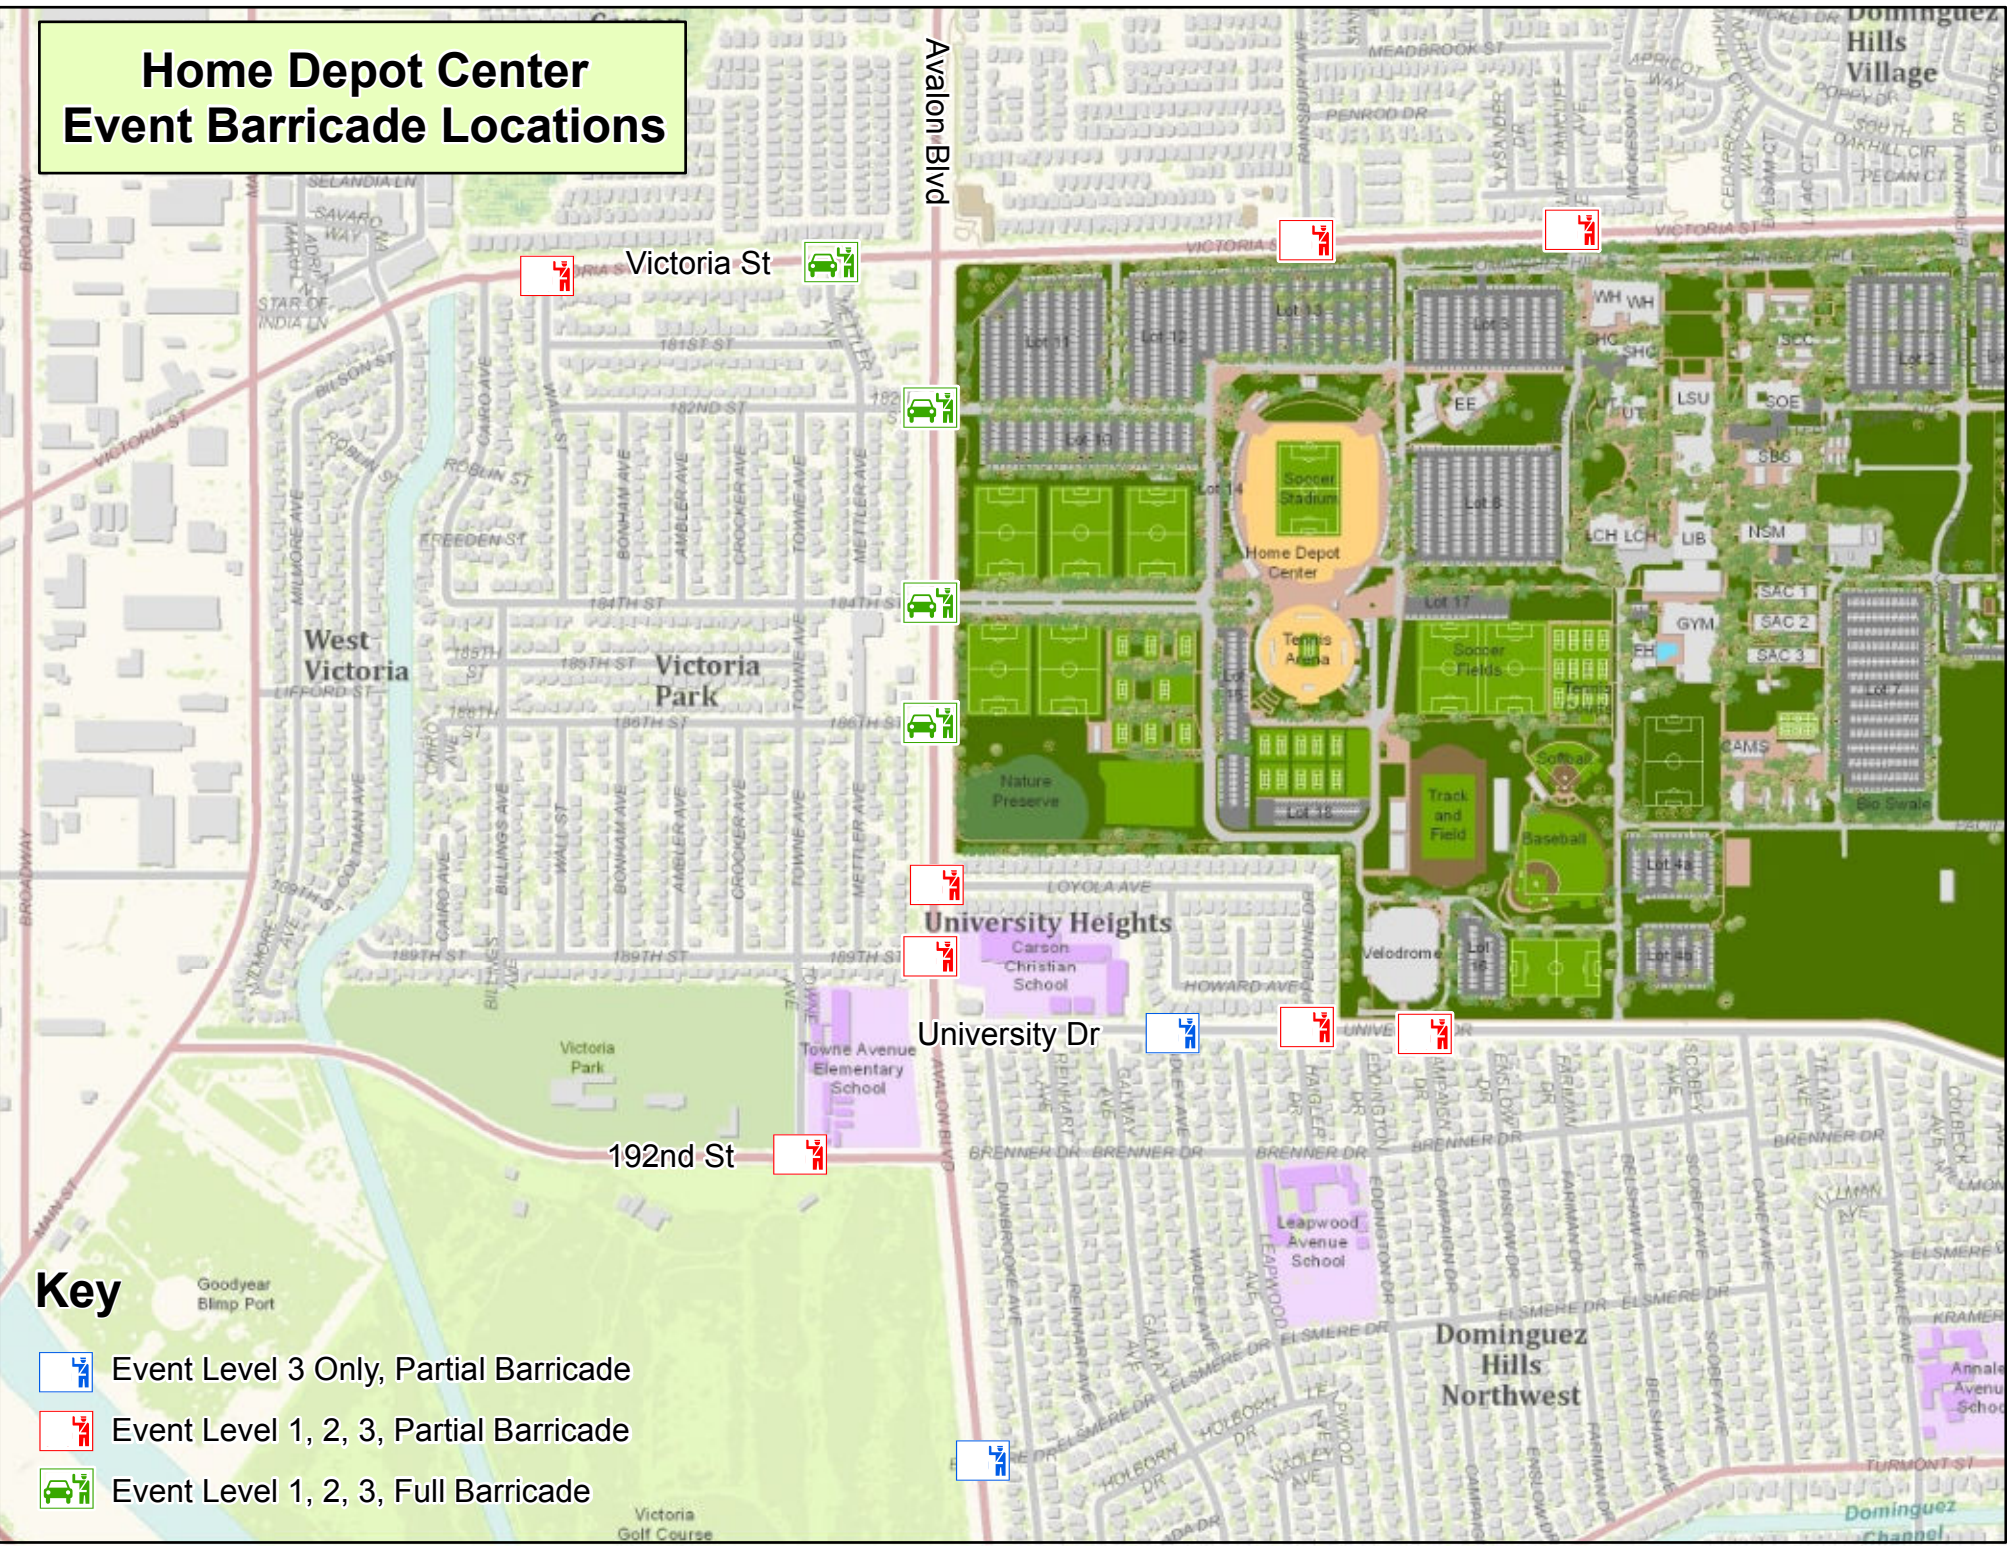

# Home Depot Center Event Barricade Locations

## Key

-  Event Level 3 Only, Partial Barricade
-  Event Level 1, 2, 3, Partial Barricade
-  Event Level 1, 2, 3, Full Barricade