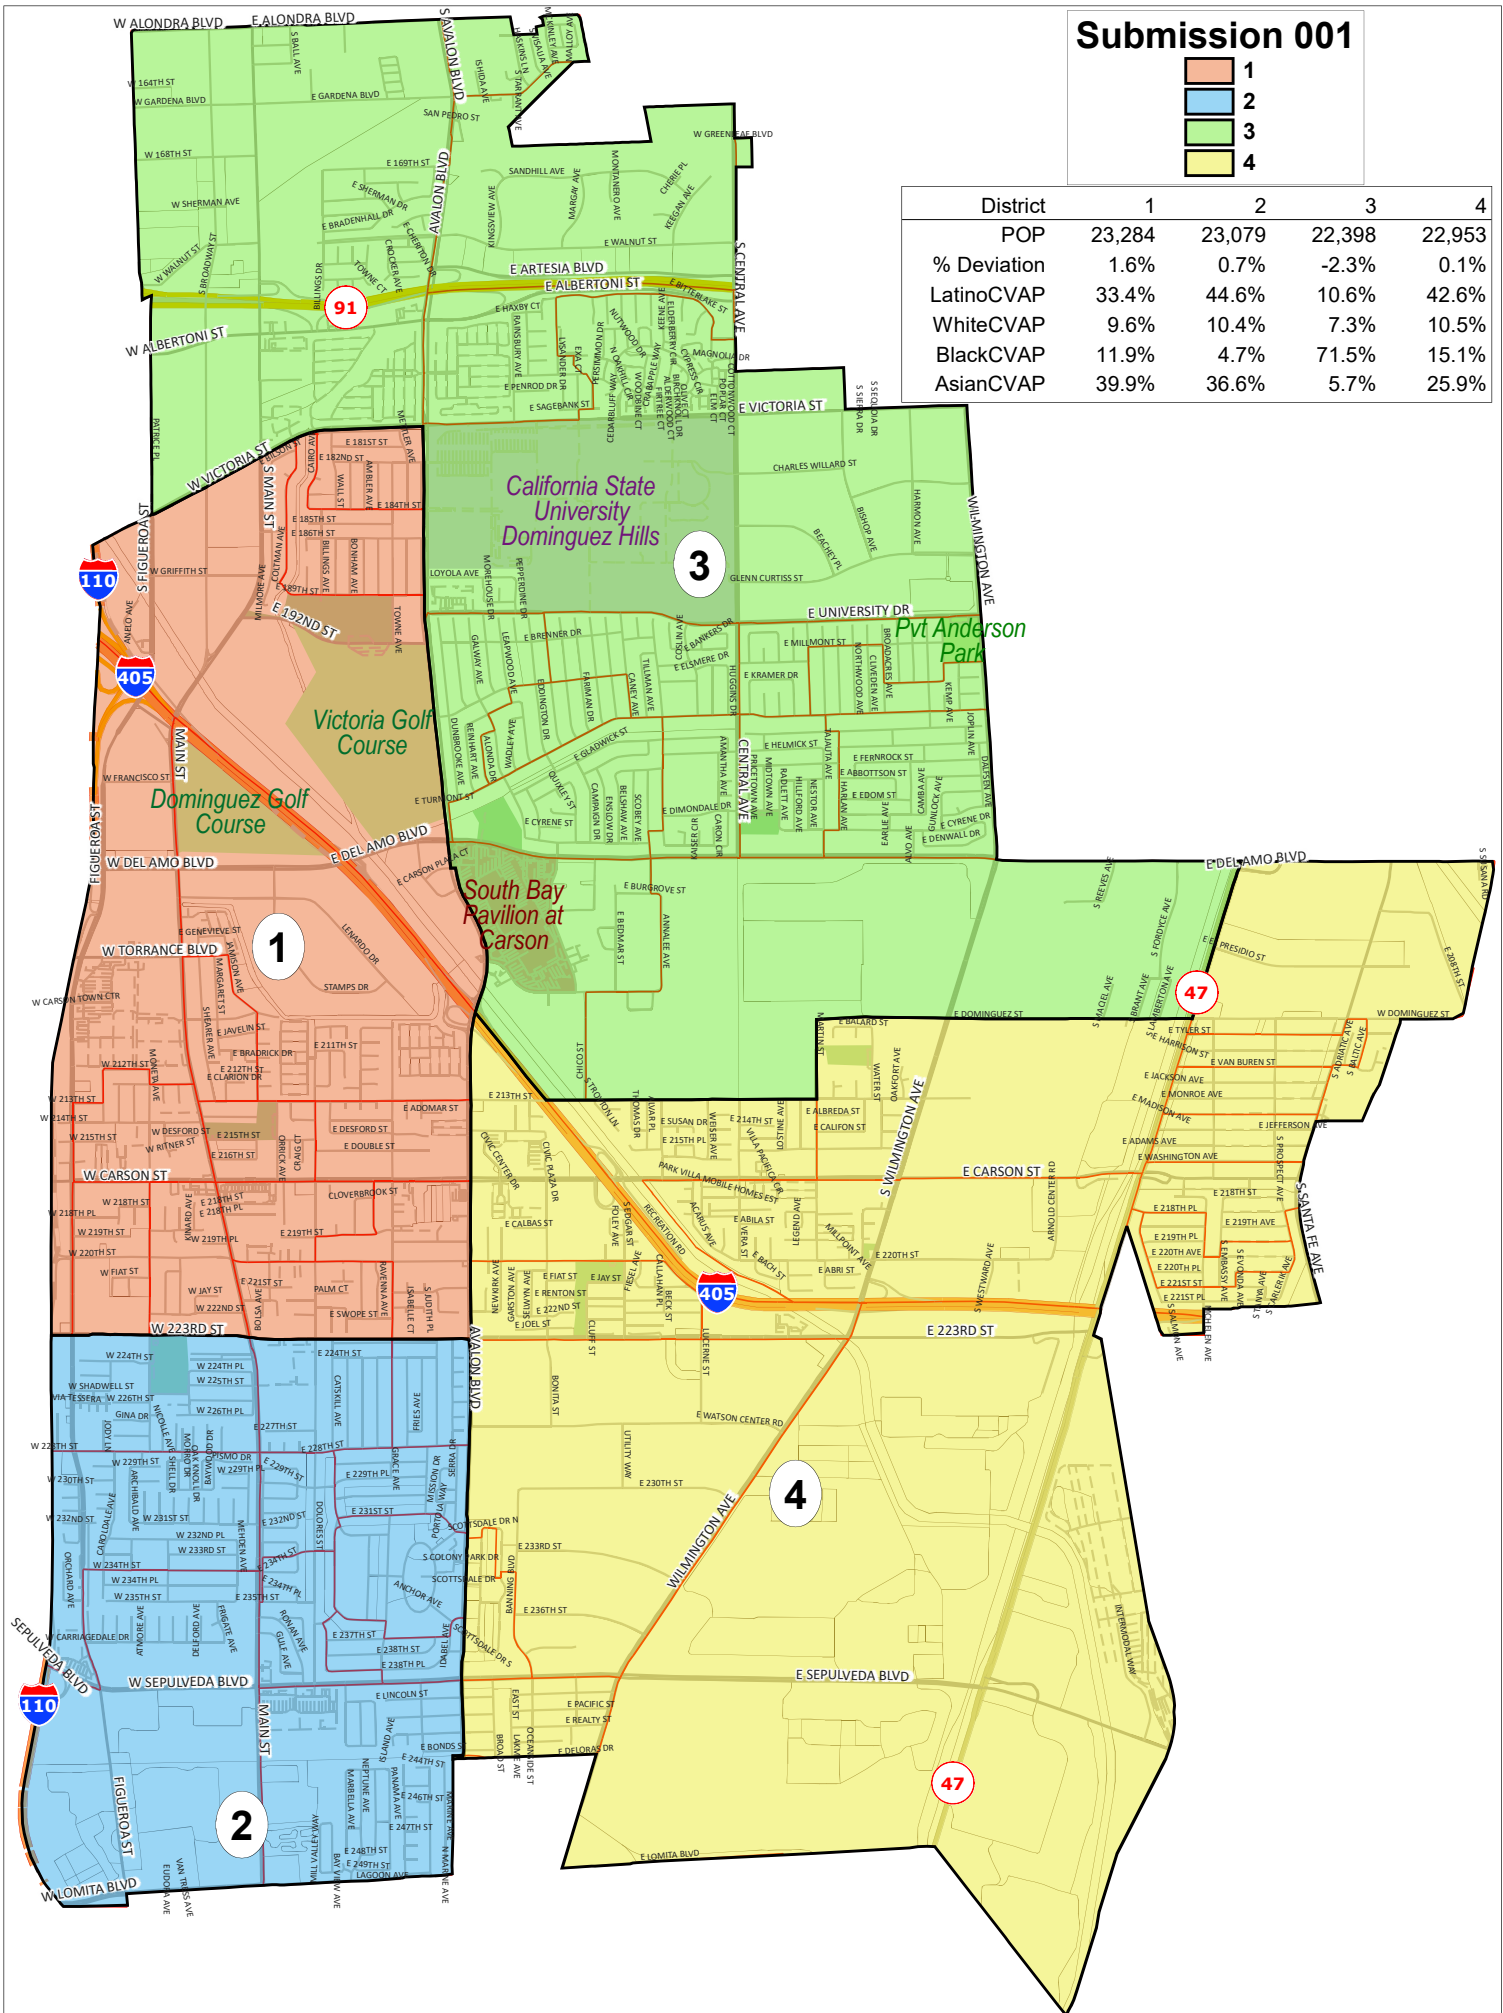

Submission 001

District	1	2	3	4
POP	23,284	23,079	22,398	22,953
% Deviation	1.6%	0.7%	-2.3%	0.1%
LatinoCVAP	33.4%	44.6%	10.6%	42.6%
WhiteCVAP	9.6%	10.4%	7.3%	10.5%
BlackCVAP	11.9%	4.7%	71.5%	15.1%
AsianCVAP	39.9%	36.6%	5.7%	25.9%

California State University Dominguez Hills

Pvt Anderson Park

Victoria Golf Course
Dominguez Golf Course

South Bay Pavilion at Carson