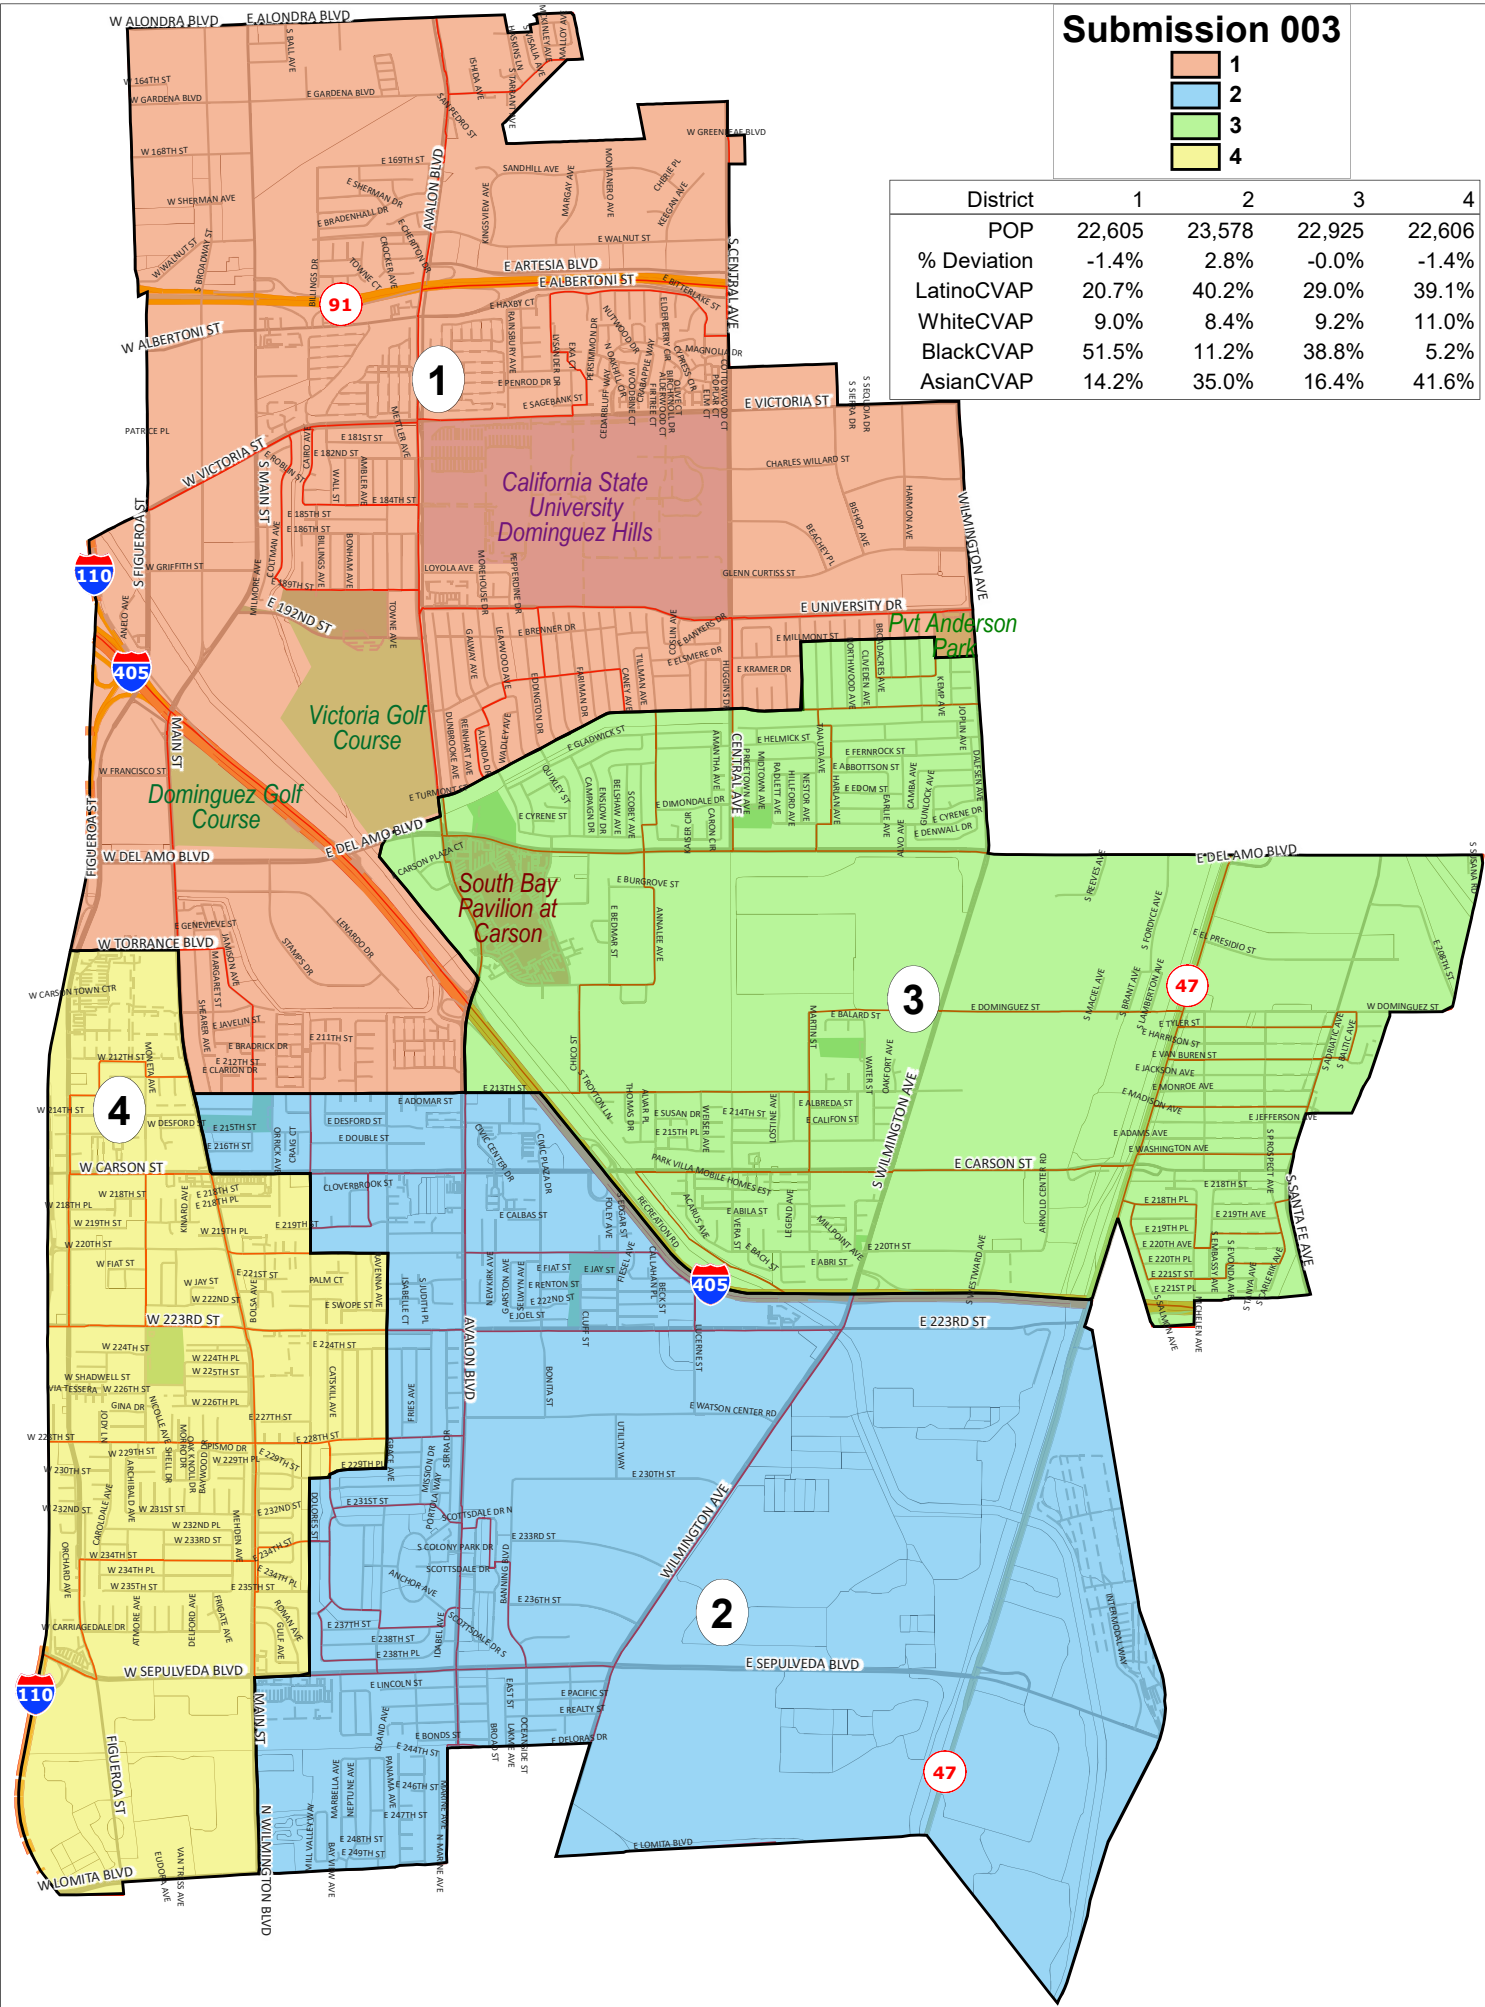

Submission 003

District	1	2	3	4
POP	22,605	23,578	22,925	22,606
% Deviation	-1.4%	2.8%	-0.0%	-1.4%
LatinoCVAP	20.7%	40.2%	29.0%	39.1%
WhiteCVAP	9.0%	8.4%	9.2%	11.0%
BlackCVAP	51.5%	11.2%	38.8%	5.2%
AsianCVAP	14.2%	35.0%	16.4%	41.6%

California State University Dominguez Hills

Pvt Anderson Park

Victoria Golf Course

Dominguez Golf Course

South Bay Pavilion at Carson

91

47

47