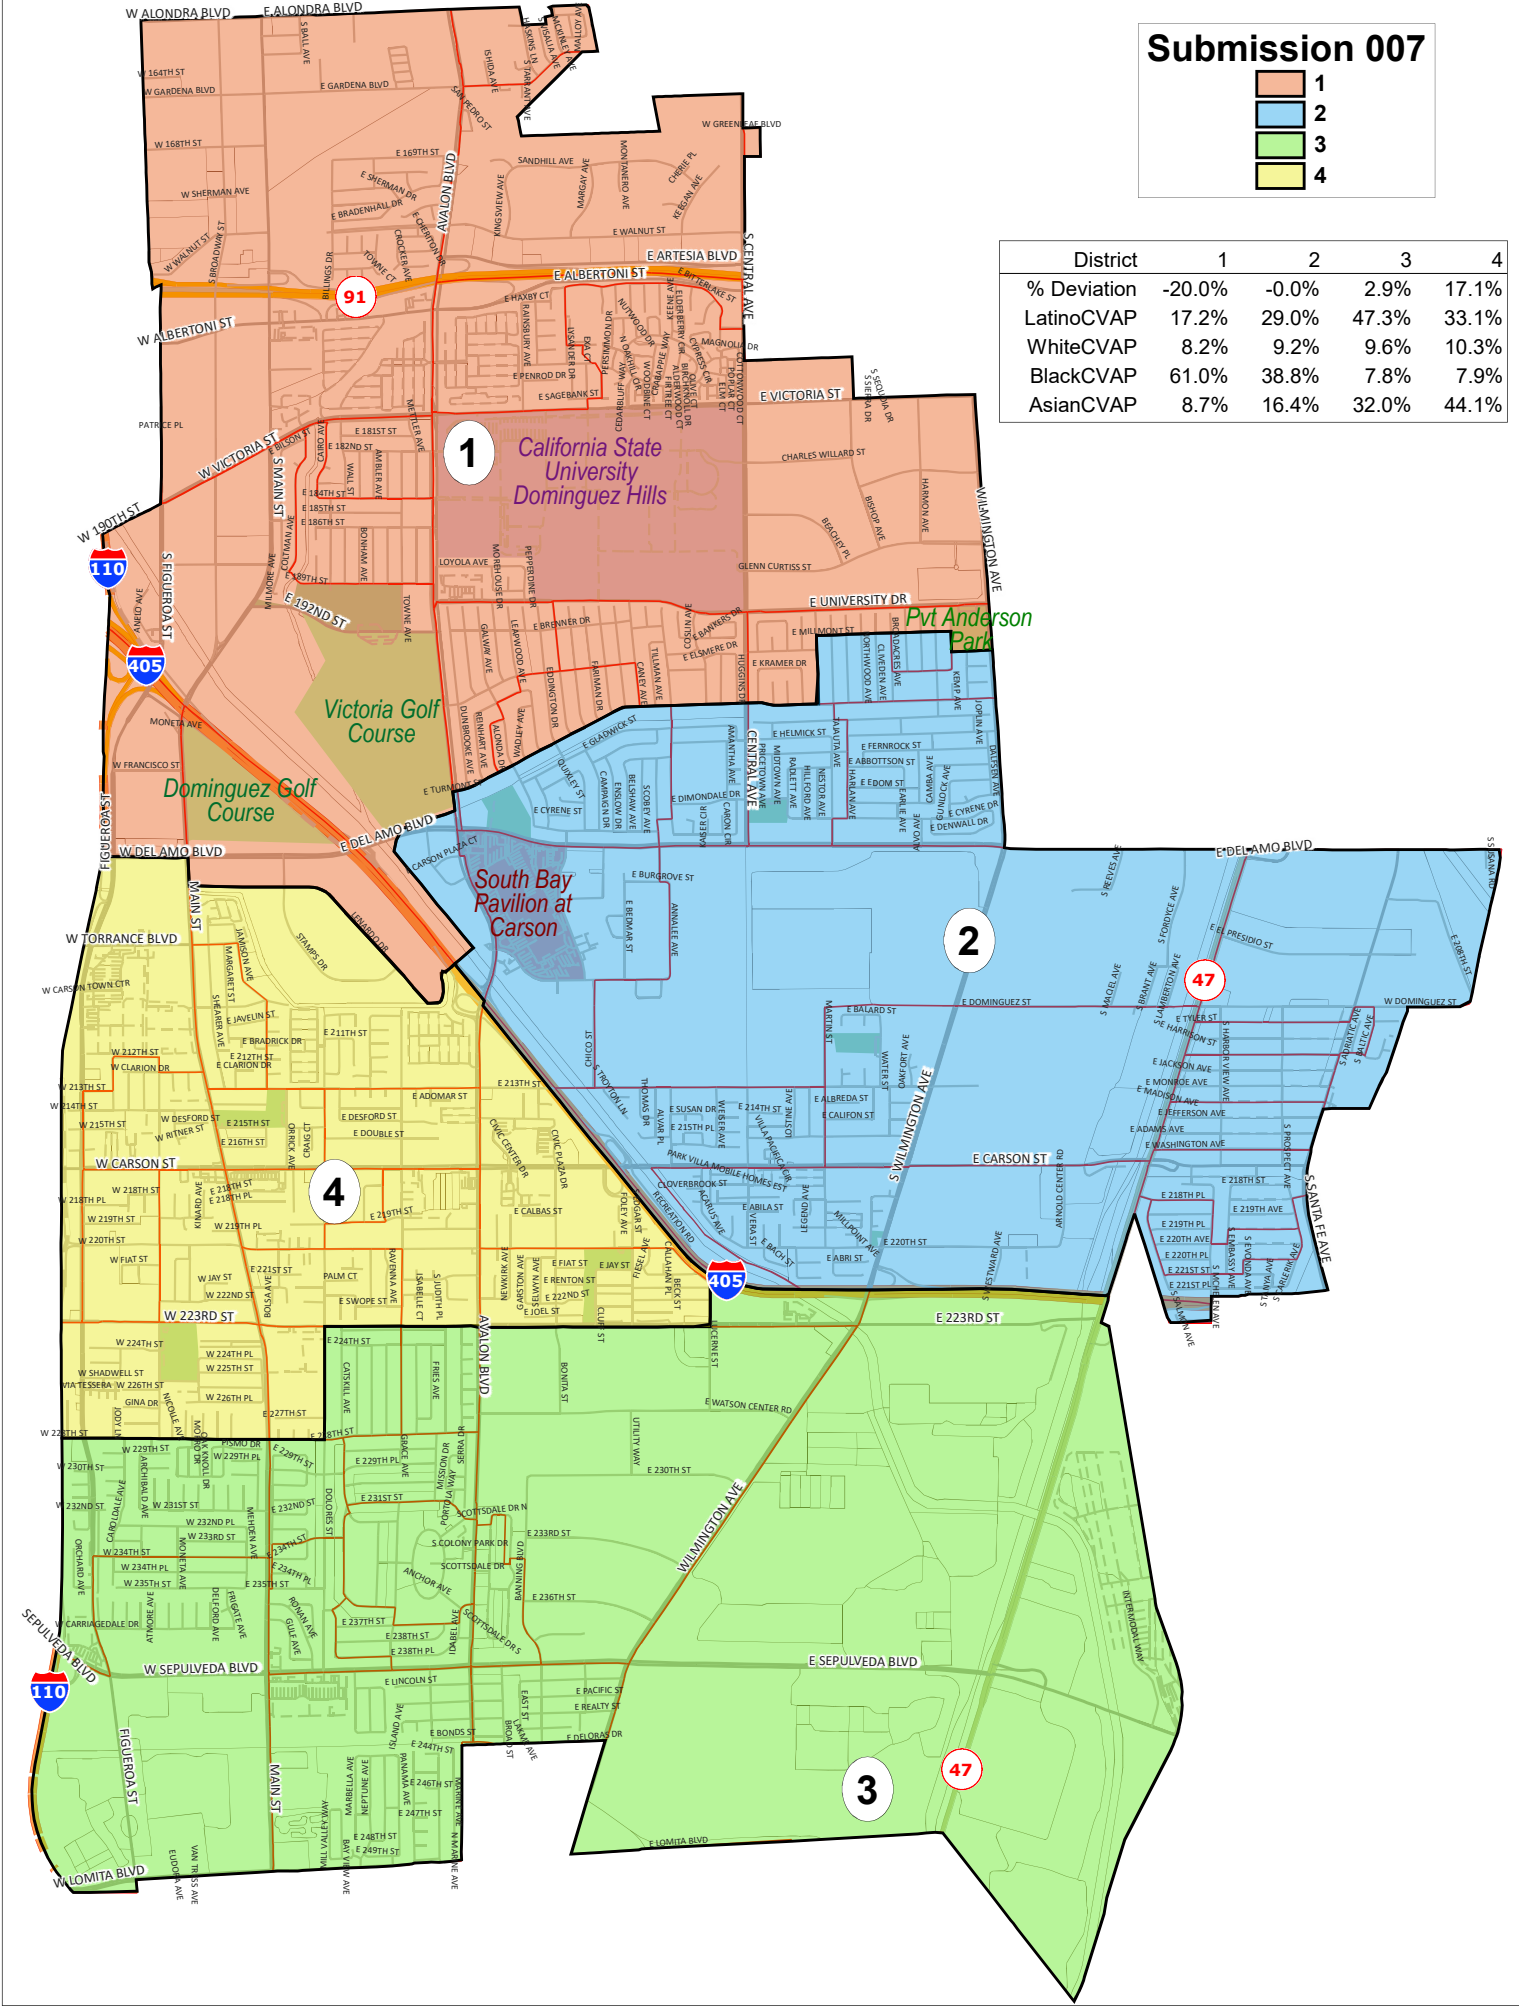

Submission 007

District	1	2	3	4
% Deviation	-20.0%	-0.0%	2.9%	17.1%
LatinoCVAP	17.2%	29.0%	47.3%	33.1%
WhiteCVAP	8.2%	9.2%	9.6%	10.3%
BlackCVAP	61.0%	38.8%	7.8%	7.9%
AsianCVAP	8.7%	16.4%	32.0%	44.1%

1
California State University Dominguez Hills

2
Pvt Anderson Park

3
Victoria Golf Course
Dominguez Golf Course

4
South Bay Pavilion at Carson