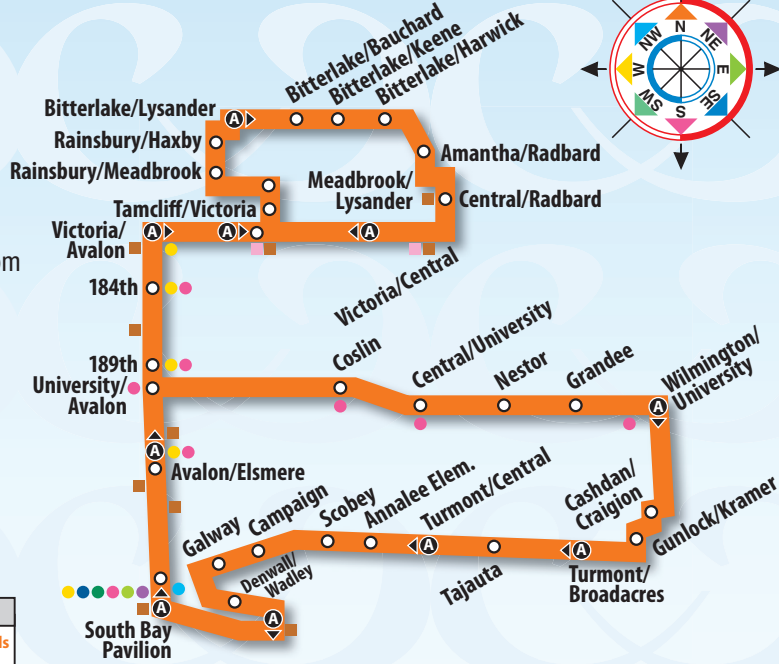

A

Cal State Dominguez Hills

FARES:

\$1.00. Transfers to other Carson Circuit routes are free.

HOURS:

Monday through Friday:
5:20 am to 6:40 pm

* **Saturday:** 10:40 am to 5:20 pm
within heavy red lines

No service on Sundays,
Thanksgiving Day and
Christmas Day.

BUSES COME:

Every 40 minutes

CARSON CIRCUIT ROUTES	
● A	Cal State Dominguez Hills
● B	Keystone
● C	Scottsdale
● D	Metro Blue Line 1
● E	Del Amo
● F	Civic Center
● G	Metro Blue Line 2
● H	Hemingway Park
CARSON SHUTTLE	
● S	North South Shuttle

KEY			
Major Stops	Other Stops	Transfer Points With Regional Transit Lines	Transfer Points With Other Carson Circuit Routes

South Bay Pavilion	Victoria/Avalon	Bitterlake/Lysander	Victoria/Central	Avalon/Victoria	Wilmington/University	Turmont/Broadacres	Turmont/Central	Leapwood/Del Amo	South Bay Pavilion
5:20	5:27	5:32	5:37	5:39	5:42	5:44	5:46	5:49	5:54
6:00	6:07	6:12	6:17	6:19	6:22	6:24	6:26	6:29	6:34
6:40	6:47	6:52	6:57	6:59	7:02	7:04	7:06	7:09	7:14
7:20	7:27	7:32	7:37	7:39	7:42	7:44	7:46	7:49	7:54
8:00	8:07	8:12	8:17	8:19	8:22	8:24	8:26	8:29	8:34
8:40	8:47	8:52	8:57	8:59	9:02	9:04	9:06	9:09	9:14
9:20	9:27	9:32	9:37	9:39	9:42	9:44	9:46	9:49	9:54
10:00	10:07	10:12	10:17	10:19	10:22	10:24	10:26	10:29	10:34
10:40	10:47	10:52	10:57	10:59	11:02	11:04	11:06	11:09	11:14
11:20	11:27	11:32	11:37	11:39	11:42	11:44	11:46	11:49	11:54
12:00	12:07	12:12	12:17	12:19	12:22	12:24	12:26	12:29	12:34
12:40	12:47	12:52	12:57	12:59	1:02	1:04	1:06	1:09	1:14
1:20	1:27	1:32	1:37	1:39	1:42	1:44	1:46	1:49	1:54
2:00	2:07	2:12	2:17	2:19	2:22	2:24	2:26	2:29	2:34
2:40	2:47	2:52	2:57	2:59	3:02	3:04	3:06	3:09	3:14
3:20	3:27	3:32	3:37	3:39	3:42	3:44	3:46	3:49	3:54
4:00	4:07	4:12	4:17	4:19	4:22	4:24	4:26	4:29	4:34
4:40	4:47	4:52	4:57	4:59	5:02	5:04	5:06	5:09	5:14
5:20	5:27	5:32	5:37	5:39	5:42	5:44	5:46	5:49	5:54
6:00	6:07	6:12	6:17	6:19	6:22	6:24	6:26	6:29	6:34