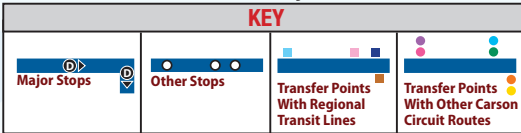

D Metro Blue Line 1

FARES:

\$1.00. Transfers to other Carson Circuit routes are free.

HOURS:

Monday through Friday:

5:20 am to 6:40 pm

* **Saturday:** 10:40 am to 5:20 pm

within heavy red lines

No service on Sundays, Thanksgiving Day and Christmas Day.

CARSON CIRCUIT ROUTES

- A Cal State Dominguez Hills
 - B Keystone
 - C Scottsdale
 - D Metro Blue Line 1
 - E Del Amo
 - F Civic Center
 - G Metro Blue Line 2
 - H Hemingway Park
- CARSON SHUTTLE**
- S North South Shuttle

BUSES COME:

Every 40 minutes

South Bay Pavilion	Del Amo/Wilmington	Del Amo/Fordyce	Del Amo/2660 Del Amo	Del Amo/Santa Fe	Santa Fe/Dominguez	Carson/Santa Fe	Carson/Bataan	Carson/Wilmington	Carson/Avalon	South Bay Pavilion
5:20	5:24	5:26	5:27	5:31	5:35	5:38	5:39	5:42	5:46	5:51
6:00	6:04	6:06	6:07	6:11	6:15	6:18	6:19	6:22	6:26	6:31
6:40	6:44	6:46	6:47	6:51	6:55	6:58	6:59	7:02	7:06	7:11
7:20	7:24	7:26	7:27	7:31	7:35	7:38	7:39	7:42	7:46	7:51
8:00	8:04	8:06	8:07	8:11	8:15	8:18	8:19	8:22	8:26	8:31
8:40	8:44	8:46	8:47	8:51	8:55	8:58	8:59	9:02	9:06	9:11
9:20	9:24	9:26	9:27	9:31	9:35	9:38	9:39	9:42	9:46	9:51
10:00	10:04	10:06	10:07	10:11	10:15	10:18	10:19	10:22	10:26	10:31
10:40	10:44	10:46	10:47	10:51	10:55	10:58	10:59	11:02	11:06	11:11
11:20	11:24	11:26	11:27	11:31	11:35	11:38	11:39	11:42	11:46	11:51
12:00	12:04	12:06	12:07	12:11	12:15	12:18	12:19	12:22	12:26	12:31
12:40	12:44	12:46	12:47	12:51	12:55	12:58	12:59	1:02	1:06	1:11
1:20	1:24	1:26	1:27	1:31	1:35	1:38	1:39	1:42	1:46	1:51
2:00	2:04	2:06	2:07	2:11	2:15	2:18	2:19	2:22	2:26	2:31
2:40	2:44	2:46	2:47	2:51	2:55	2:58	2:59	3:02	3:06	3:11
3:20	3:24	3:26	3:27	3:31	3:35	3:38	3:39	3:42	3:46	3:51
4:00	4:04	4:06	4:07	4:11	4:15	4:18	4:19	4:22	4:26	4:31
4:40	4:44	4:46	4:47	4:51	4:55	4:58	4:59	5:02	5:06	5:11
5:20	5:24	5:26	5:27	5:31	5:35	5:38	5:39	5:42	5:46	5:51
6:00	6:04	6:06	6:07	6:11	6:15	6:18	6:19	6:22	6:26	6:31