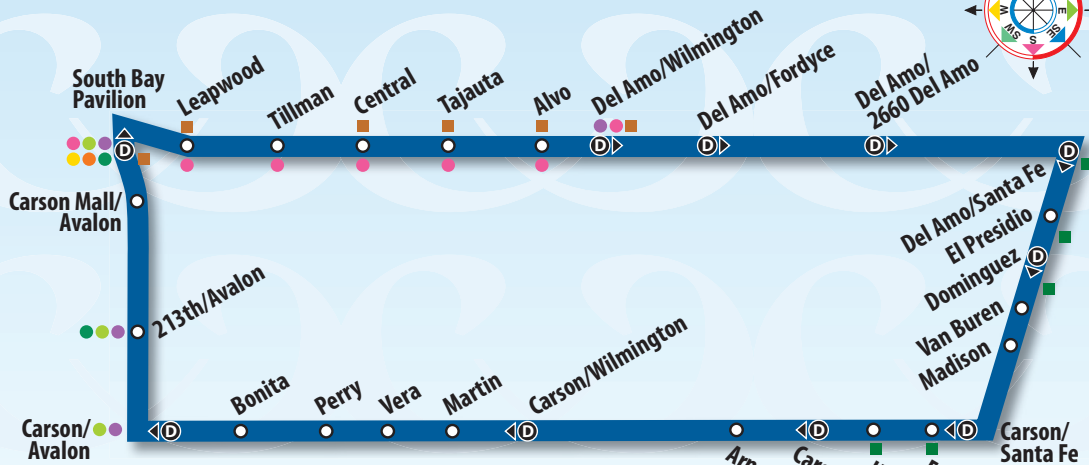

D Metro Blue Line 1

FARES:

\$1.00. Transfers to other Carson Circuit routes are free.

HOURS:

Monday through Friday:

5:20 am to 6:40 pm

* **Saturday:** 10:40 am to 5:20 pm

within heavy red lines

No service on Sundays, Thanksgiving Day and Christmas Day.

CARSON CIRCUIT ROUTES

- A Cal State Dominguez Hills
 - B Keystone
 - C Scottsdale
 - D Metro Blue Line 1
 - E Del Amo
 - F Civic Center
 - G Metro Blue Line 2
 - H Hemingway Park
- CARSON SHUTTLE**
- S North South Shuttle

BUSES COME:

Every 40 minutes

South Bay Pavilion	Del Amo/Wilmington	Del Amo/Fordyce	Del Amo/2660 Del Amo	Del Amo/Santa Fe	Santa Fe/Dominguez	Carson/Santa Fe	Carson/Bataan	Carson/Wilmington	Carson/Avalon	South Bay Pavilion
5:20	5:24	5:26	5:27	5:31	5:35	5:38	5:39	5:42	5:46	5:51
6:00	6:04	6:06	6:07	6:11	6:15	6:18	6:19	6:22	6:26	6:31
6:40	6:44	6:46	6:47	6:51	6:55	6:58	6:59	7:02	7:06	7:11
7:20	7:24	7:26	7:27	7:31	7:35	7:38	7:39	7:42	7:46	7:51
8:00	8:04	8:06	8:07	8:11	8:15	8:18	8:19	8:22	8:26	8:31
8:40	8:44	8:46	8:47	8:51	8:55	8:58	8:59	9:02	9:06	9:11
9:20	9:24	9:26	9:27	9:31	9:35	9:38	9:39	9:42	9:46	9:51
10:00	10:04	10:06	10:07	10:11	10:15	10:18	10:19	10:22	10:26	10:31
10:40	10:44	10:46	10:47	10:51	10:55	10:58	10:59	11:02	11:06	11:11
11:20	11:24	11:26	11:27	11:31	11:35	11:38	11:39	11:42	11:46	11:51
12:00	12:04	12:06	12:07	12:11	12:15	12:18	12:19	12:22	12:26	12:31
12:40	12:44	12:46	12:47	12:51	12:55	12:58	12:59	1:02	1:06	1:11
1:20	1:24	1:26	1:27	1:31	1:35	1:38	1:39	1:42	1:46	1:51
2:00	2:04	2:06	2:07	2:11	2:15	2:18	2:19	2:22	2:26	2:31
2:40	2:44	2:46	2:47	2:51	2:55	2:58	2:59	3:02	3:06	3:11
3:20	3:24	3:26	3:27	3:31	3:35	3:38	3:39	3:42	3:46	3:51
4:00	4:04	4:06	4:07	4:11	4:15	4:18	4:19	4:22	4:26	4:31
4:40	4:44	4:46	4:47	4:51	4:55	4:58	4:59	5:02	5:06	5:11
5:20	5:24	5:26	5:27	5:31	5:35	5:38	5:39	5:42	5:46	5:51
6:00	6:04	6:06	6:07	6:11	6:15	6:18	6:19	6:22	6:26	6:31