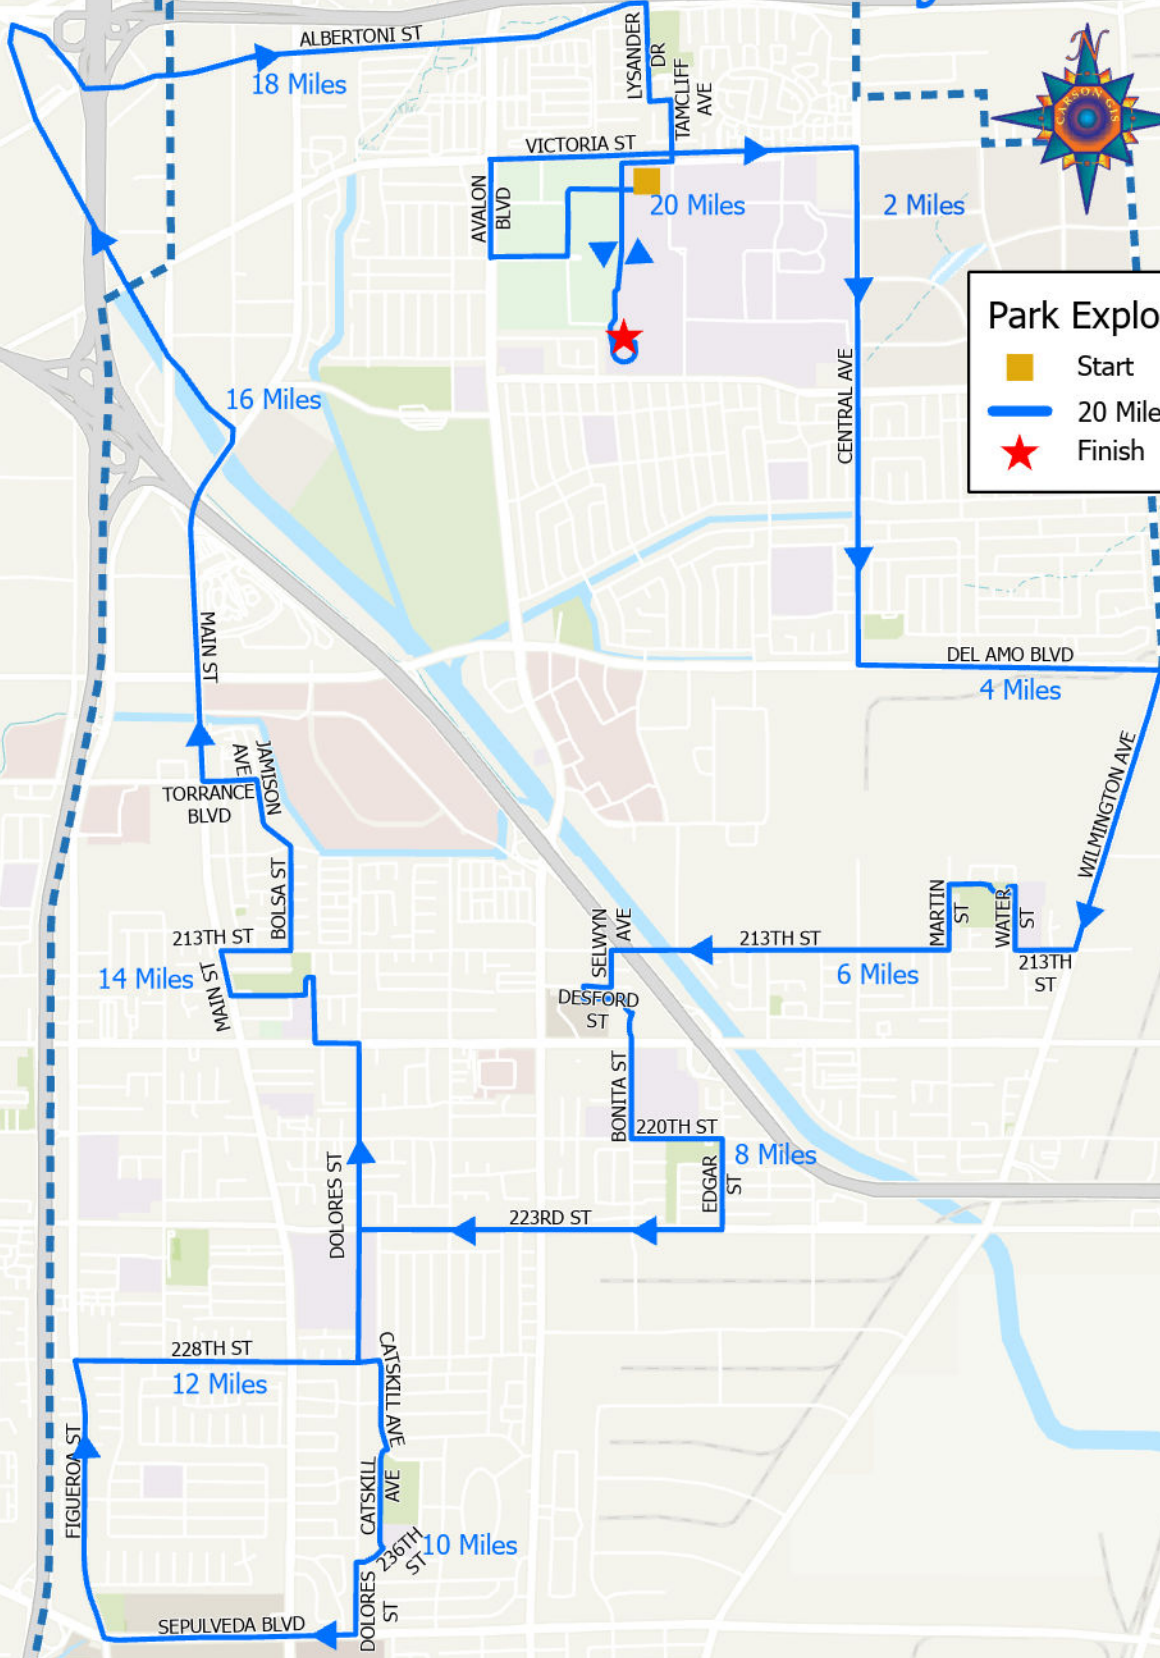

City of Carson

Park Explorer Ride

- Start
- 20 Miles
- Finish

Tour De Carson