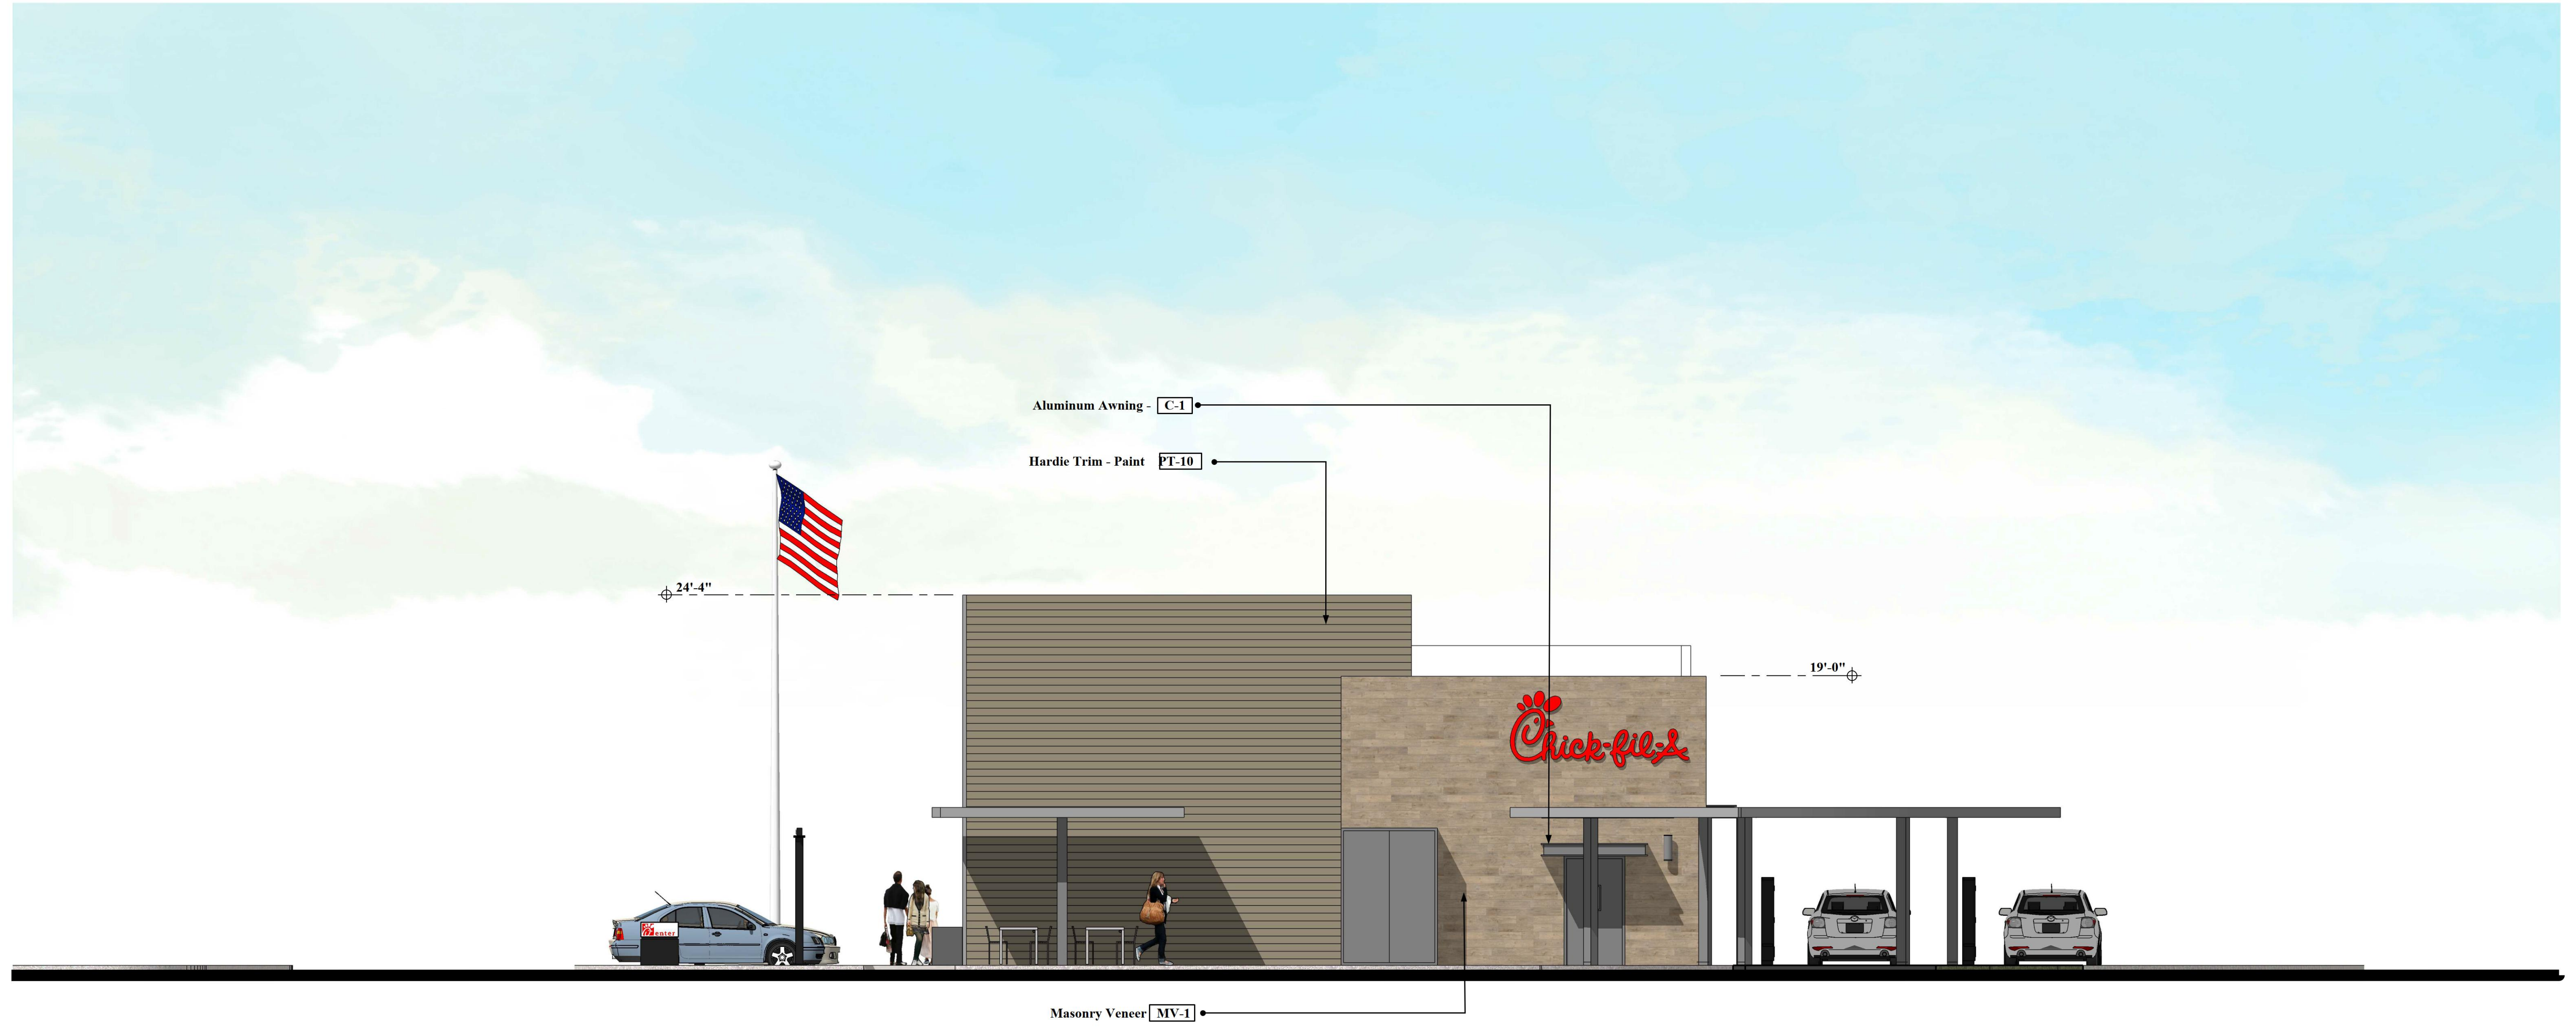

WEST ELEVATION

NORTH ELEVATION

EAST ELEVATION

SOUTH ELEVATION

PRELIMINARY ELEVATIONS
Avalon @ Carson Plaza (Carson, CA)

File Name: 04518 Avalon @ Carson Plaza_Color Elevations

06-26-19 07-05-19
 09-27-19 12-02-19
 12-09-19

Note:

All roof top mechanical equipment shall be located in equipment well and screened from view by parapet walls.

COLOR AND MATERIAL LEGEND

[STC-1]	Smooth Stucco - Color: Dunn Edwards DEW382 "Faded Gray"
[STC-2]	Smooth Stucco - Color: Dunn Edwards DE6376 "Looking Glass"
[PT-10]	Paint - Color: Dunn Edwards DE6230 "Cener Ridge"
[ST-1]	Storefront - YKK Storefront System - Color: "Clear Anodized"
[C-1]	Aluminum Awning - Color: "Silver Mist"
[MV-1]	Masonry Veneer - Creative Mines - Craft Board Form - Color: "Monsoon"

WEST ELEVATION

PRELIMINARY ELEVATIONS Avalon @ Carson Plaza (Carson, CA)

File Name: 04518 Avalon @ Carson Plaza_Color Elevations

06-26-19 07-05-19
09-27-19 12-02-19
12-09-19

Note:

All roof top mechanical equipment shall be located in equipment well and screened from view by parapet walls.

EAST ELEVATION

PRELIMINARY ELEVATIONS Avalon @ Carson Plaza (Carson, CA)

File Name: 04518 Avalon @ Carson Plaza_Color Elevations

06-26-19 07-05-19
09-27-19 12-02-19
12-09-19

Note:
All roof top mechanical equipment shall be located in equipment well and screened from view by parapet walls.