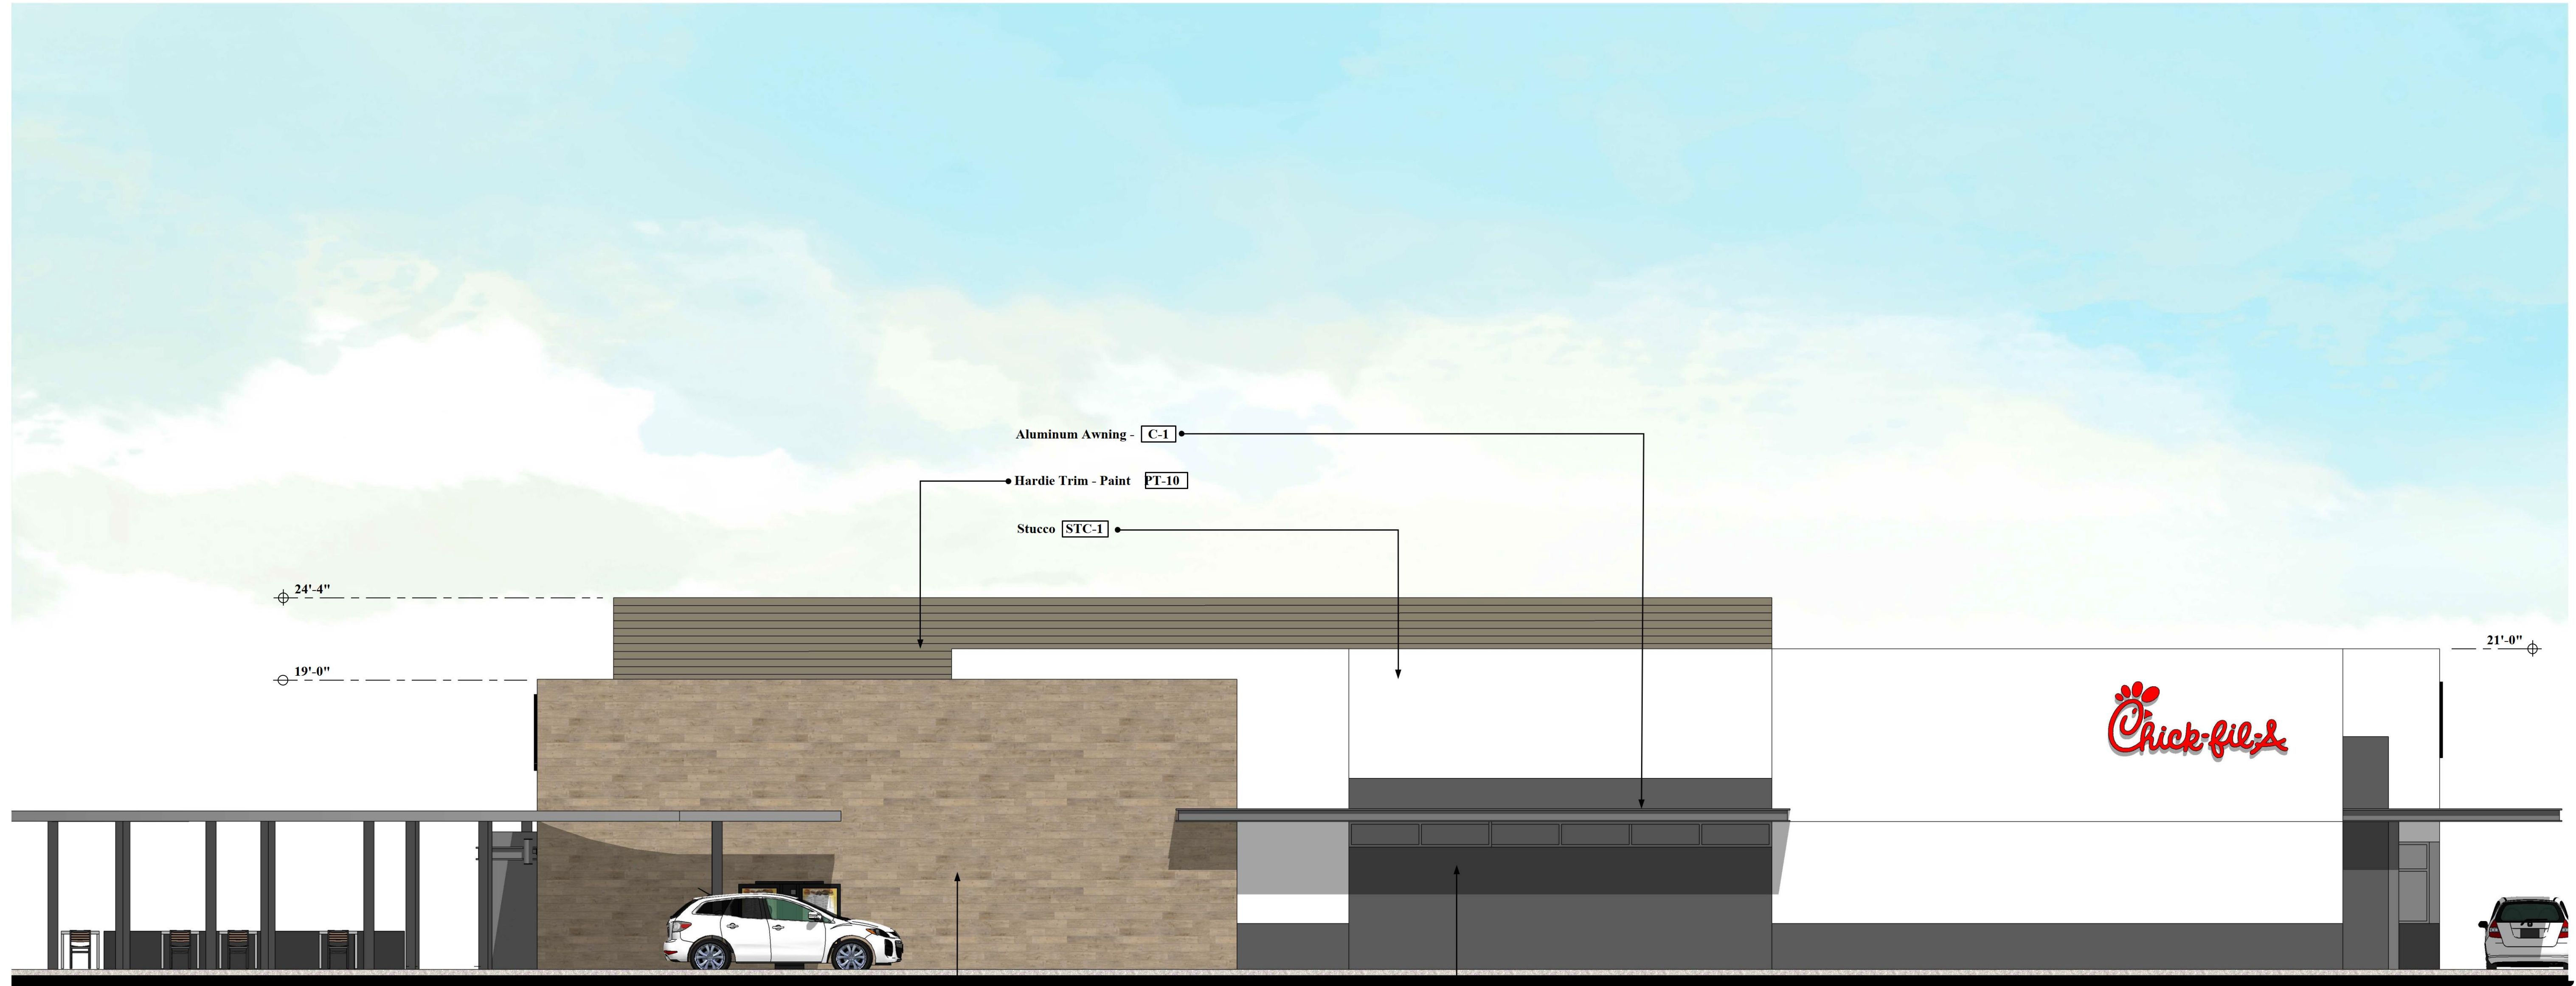

Note:

All roof top mechanical equipment shall be located in equipment well and screened from view by parapet walls.

COLOR AND MATERIAL LEGEND

[STC-1]	Smooth Stucco - Color: Dunn Edwards DEW382 "Faded Gray"
[STC-2]	Smooth Stucco - Color: Dunn Edwards DE6376 "Looking Glass"
[PT-10]	Paint - Color: Dunn Edwards DE6230 "Cener Ridge"
[ST-1]	Storefront - YKK Storefront System - Color: "Clear Anodized"
[C-1]	Aluminum Awning - Color: "Silver Mist"
[MV-1]	Masonry Veneer - Creative Mines - Craft Board Form - Color: "Monsoon"

EAST ELEVATION

PRELIMINARY ELEVATIONS Avalon @ Carson Plaza (Carson, CA)

File Name: 04518 Avalon @ Carson Plaza_Color Elevations

06-26-19 07-05-19
09-27-19 12-02-19
12-09-19

Note:
All roof top mechanical equipment shall be located in equipment well and screened from view by parapet walls.

NORTH ELEVATION

PRELIMINARY ELEVATIONS Avalon @ Carson Plaza (Carson, CA)

File Name: 04518 Avalon @ Carson Plaza_Color Elevations

06-26-19 07-05-19
09-27-19 12-02-19
12-09-19

Note:

All roof top mechanical equipment shall be located in equipment well and screened from view by parapet walls.

SOUTH ELEVATION

PRELIMINARY ELEVATIONS Avalon @ Carson Plaza (Carson, CA)

File Name: 04518 Avalon @ Carson Plaza_Color Elevations

06-26-19 07-05-19
09-27-19 12-02-19
12-09-19

Note:
All roof top mechanical equipment shall be located in equipment well and screened from view by parapet walls.