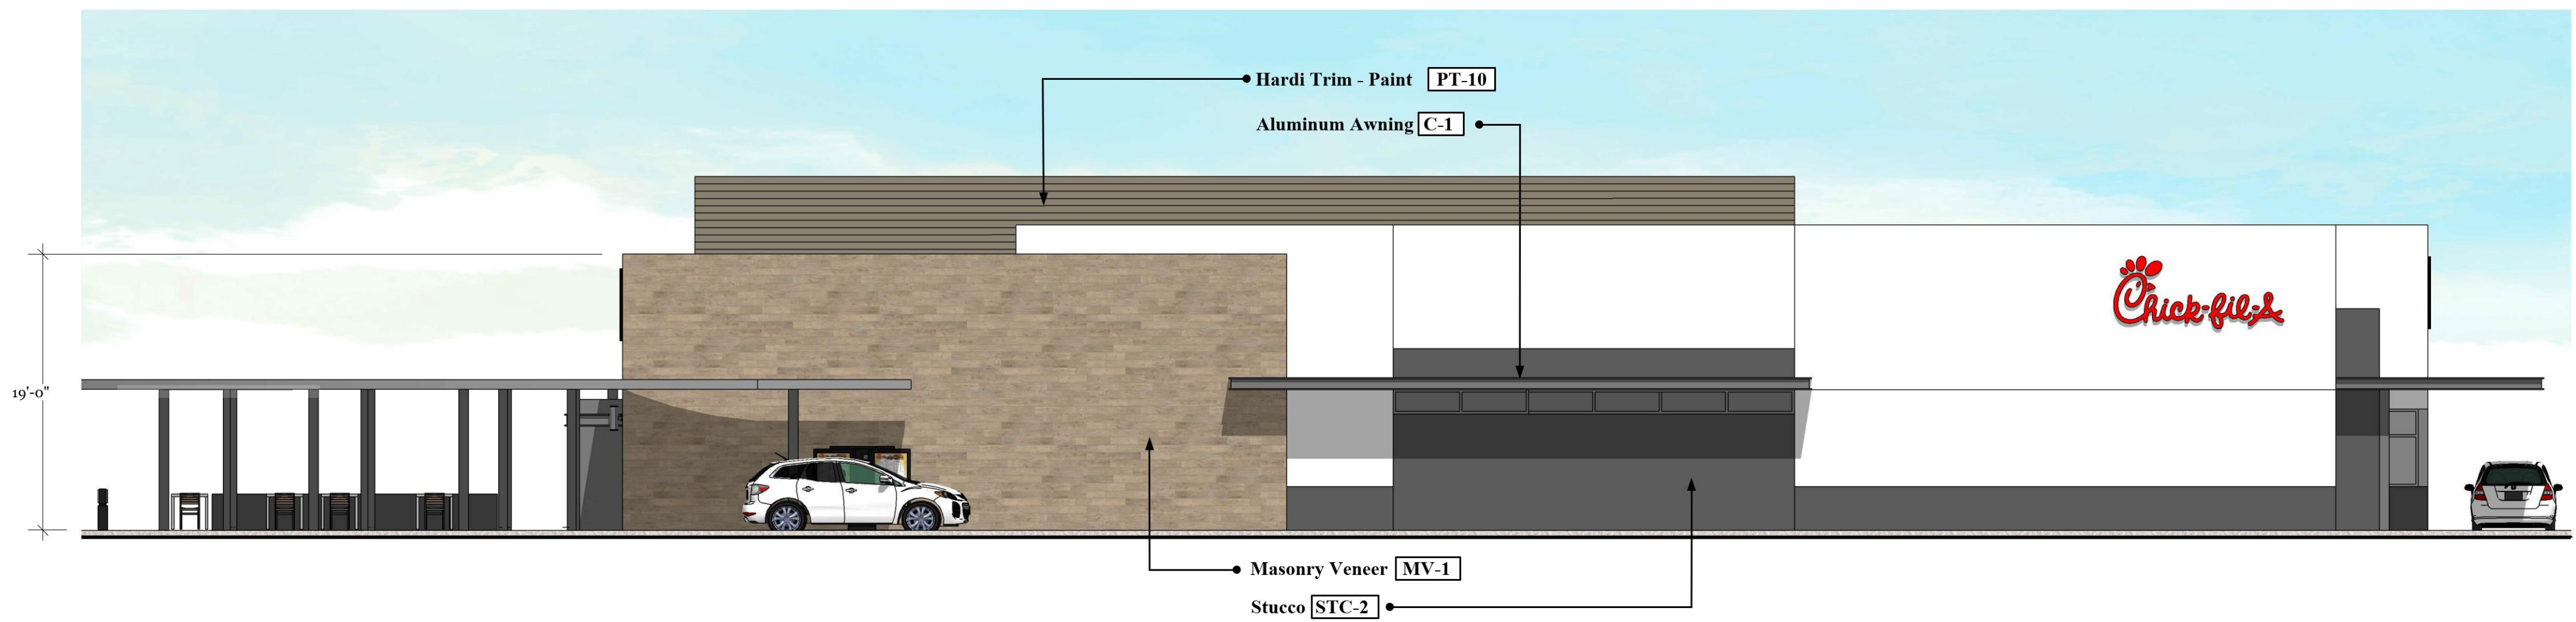

WEST ELEVATION

NORTH ELEVATION

EAST ELEVATION

SOUTH ELEVATION

PRELIMINARY ELEVATIONS
Avalon @ Carson Plaza (Carson, CA)

File Name: 04518 Avalon @ Carson Plaza_Color Elevations

06-26-19 07-05-19
 09-27-19 12-02-19
 12-09-19

Note:

All roof top mechanical equipment shall be located in equipment well and screened from view by parapet walls.

COLOR AND MATERIAL LEGEND

[STC-1]	Smooth Stucco - Color: Dunn Edwards DEW382 "Faded Gray"
[STC-2]	Smooth Stucco - Color: Dunn Edwards DE6376 "Looking Glass"
[PT-10]	Paint - Color: Dunn Edwards DE6230 "Cener Ridge"
[ST-1]	Storefront - YKK Storefront System - Color: "Clear Anodized"
[C-1]	Aluminum Awning - Color: "Silver Mist"
[MV-1]	Masonry Veneer - Creative Mines - Craft Board Form - Color: "Monsoon"

WEST ELEVATION

PRELIMINARY ELEVATIONS Avalon @ Carson Plaza (Carson, CA)

File Name: 04518 Avalon @ Carson Plaza_Color Elevations

06-26-19 07-05-19
09-27-19 12-02-19
12-09-19

Note:

All roof top mechanical equipment shall be located in equipment well and screened from view by parapet walls.

EAST ELEVATION

PRELIMINARY ELEVATIONS Avalon @ Carson Plaza (Carson, CA)

File Name: 04518 Avalon @ Carson Plaza_Color Elevations

06-26-19 07-05-19
09-27-19 12-02-19
12-09-19

Note:
All roof top mechanical equipment shall be located in equipment well and screened from view by parapet walls.