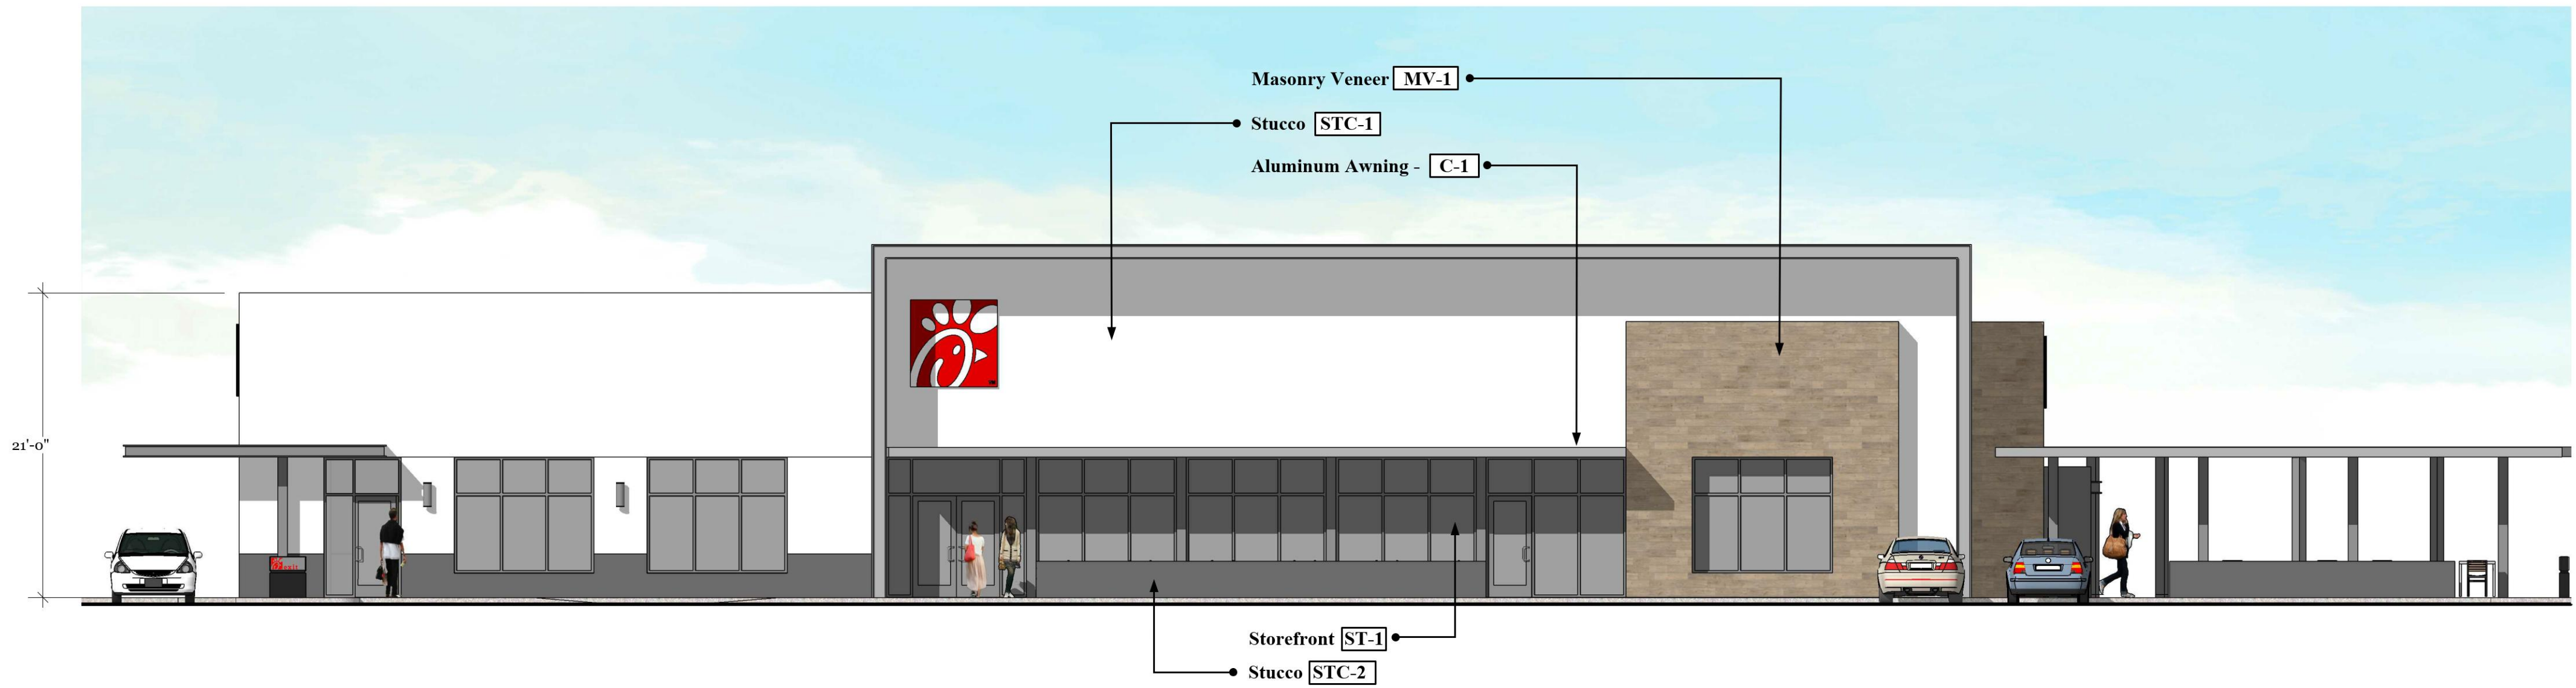

WEST ELEVATION

NORTH ELEVATION

EAST ELEVATION

SOUTH ELEVATION

PRELIMINARY ELEVATIONS
Avalon @ Carson Plaza (Carson, CA)

File Name: 04518 Avalon @ Carson Plaza_Color Elevations

06-26-19 07-05-19
 09-27-19 12-02-19
 12-09-19

Note:

All roof top mechanical equipment shall be located in equipment well and screened from view by parapet walls.

COLOR AND MATERIAL LEGEND

[STC-1]	Smooth Stucco - Color: Dunn Edwards DEW382 "Faded Gray"
[STC-2]	Smooth Stucco - Color: Dunn Edwards DE6376 "Looking Glass"
[PT-10]	Paint - Color: Dunn Edwards DE6230 "Cener Ridge"
[ST-1]	Storefront - YKK Storefront System - Color: "Clear Anodized"
[C-1]	Aluminum Awning - Color: "Silver Mist"
[MV-1]	Masonry Veneer - Creative Mines - Craft Board Form - Color: "Monsoon"

WEST ELEVATION

PRELIMINARY ELEVATIONS Avalon @ Carson Plaza (Carson, CA)

File Name: 04518 Avalon @ Carson Plaza_Color Elevations

06-26-19 07-05-19
09-27-19 12-02-19
12-09-19

Note:

All roof top mechanical equipment shall be located in equipment well and screened from view by parapet walls.

EAST ELEVATION

PRELIMINARY ELEVATIONS Avalon @ Carson Plaza (Carson, CA)

File Name: 04518 Avalon @ Carson Plaza_Color Elevations

06-26-19 07-05-19
09-27-19 12-02-19
12-09-19

Note:
All roof top mechanical equipment shall be located in equipment well and screened from view by parapet walls.