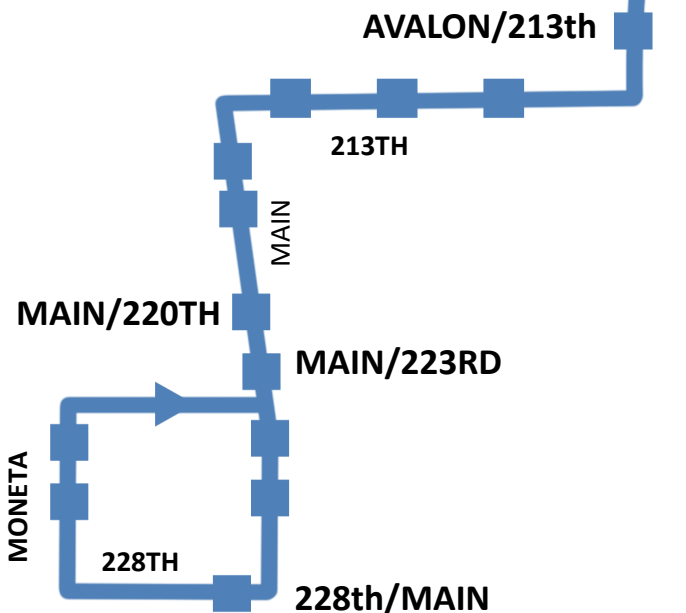

ROUTE A

FARES:

Regular: \$1.00
 Seniors: No Charge
 Transfers: No Charge

HOURS:

Monday - Friday
 7:00 am - 9:55 am
 2:00 pm - 4:50 pm

No Midday Service

Bus comes every 45 minutes

SB PAVILION

ROUTE A SCHEDULE						
SB Pavilion	Avalon/189th	Stevenson Park	Central/Victoria	Wilmington/Cashdan	Turmont/Annalee	SB Pavilion
7:00	7:05	7:15	7:20	7:25	7:30	7:35
7:45	7:50	8:00	8:05	8:10	8:15	8:20
8:30	8:35	8:45	8:50	8:55	9:00	9:05
9:15	9:20	9:30	9:35	9:40	9:45	9:50
No Midday Service						
2:00	2:05	2:15	2:20	2:25	2:30	2:35
2:45	2:50	3:00	3:05	3:10	3:15	3:20
3:30	3:35	3:45	3:50	3:55	4:00	4:05
4:15	4:20	4:30	4:35	4:40	4:45	4:50

ROUTE B

ROUTE B SCHEDULE						
SB Pavilion	Main/220th	228th/Main	Main/223rd	Avalon/213th	Avalon/SB Pavilion	SB Pavilion
7:00	7:10	7:15	7:20	7:28	7:31	7:35
7:45	7:55	8:00	8:05	8:13	8:16	8:20
8:30	8:40	8:45	8:50	8:58	9:01	9:05
9:15	9:25	9:30	9:35	9:43	9:51	9:55
No Midday Service						
2:00	2:10	2:15	2:20	2:28	2:31	2:35
2:45	2:55	3:00	3:05	3:13	3:16	3:20
3:30	3:40	3:45	3:50	3:58	4:01	4:05
4:15	4:25	4:30	4:35	4:43	4:46	4:50