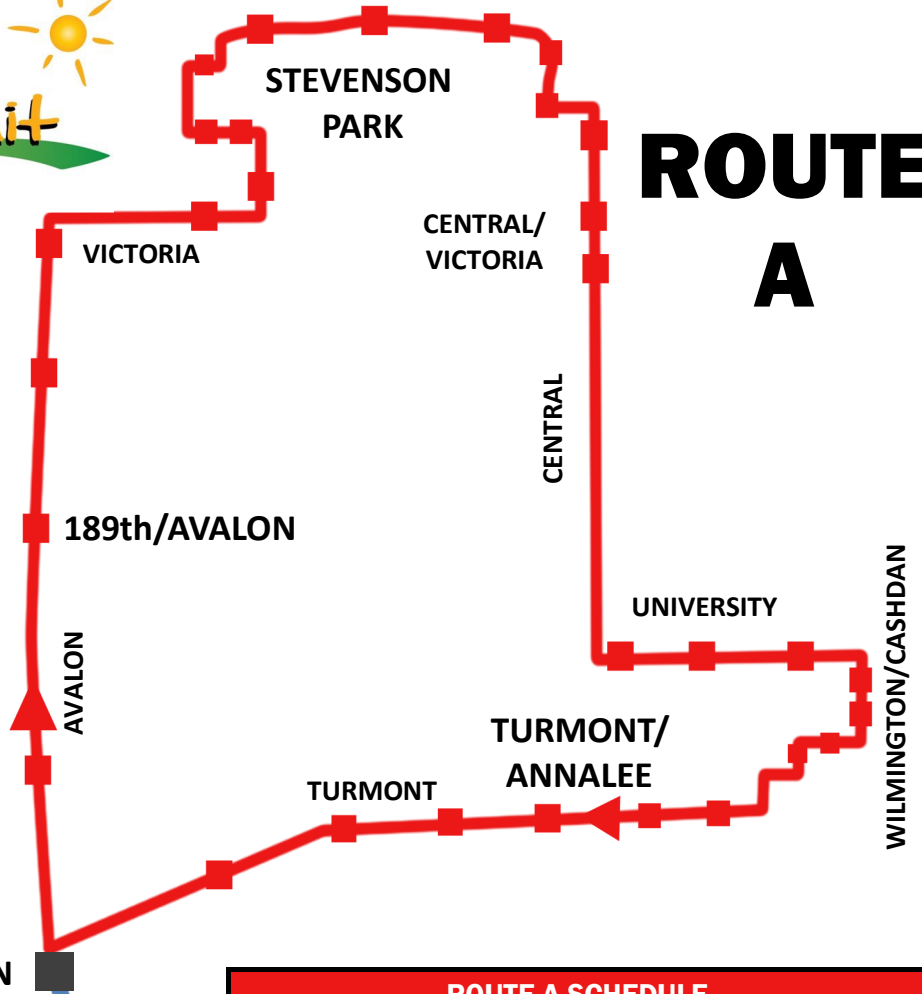

ROUTE A

FARES:

Regular: \$1.00
 Seniors: No Charge
 Transfers: No Charge

HOURS:

Monday - Friday
 7:00 am - 9:55 am
 2:00 pm - 4:50 pm

No Midday Service

Bus comes every 45 minutes

SB PAVILION

ROUTE A SCHEDULE						
SB Pavilion	Avalon/189th	Stevenson Park	Central/Victoria	Wilmington/Cashdan	Turmont/Annalee	SB Pavilion
7:00	7:05	7:15	7:20	7:25	7:30	7:35
7:45	7:50	8:00	8:05	8:10	8:15	8:20
8:30	8:35	8:45	8:50	8:55	9:00	9:05
9:15	9:20	9:30	9:35	9:40	9:45	9:50
No Midday Service						
2:00	2:05	2:15	2:20	2:25	2:30	2:35
2:45	2:50	3:00	3:05	3:10	3:15	3:20
3:30	3:35	3:45	3:50	3:55	4:00	4:05
4:15	4:20	4:30	4:35	4:40	4:45	4:50

ROUTE B

ROUTE B SCHEDULE						
SB Pavilion	Main/220th	228th/Main	Main/223rd	Avalon/213th	Avalon/SB Pavilion	SB Pavilion
7:00	7:10	7:15	7:20	7:28	7:31	7:35
7:45	7:55	8:00	8:05	8:13	8:16	8:20
8:30	8:40	8:45	8:50	8:58	9:01	9:05
9:15	9:25	9:30	9:35	9:43	9:51	9:55
No Midday Service						
2:00	2:10	2:15	2:20	2:28	2:31	2:35
2:45	2:55	3:00	3:05	3:13	3:16	3:20
3:30	3:40	3:45	3:50	3:58	4:01	4:05
4:15	4:25	4:30	4:35	4:43	4:46	4:50